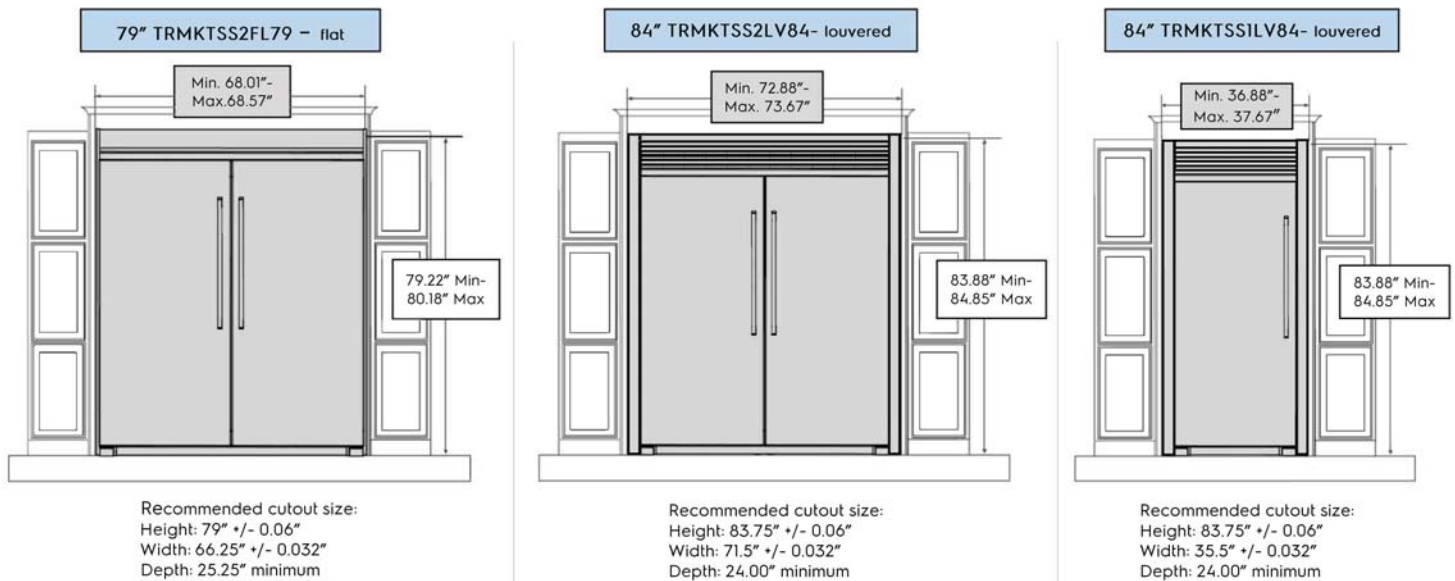

EI33AF80WS

Available Colors : Stainless Steel

Version : 05/20

All Freezer

19 Cu. Ft Single-Door Freezer

Trim Kits Drawings & Cutout Dimensions

** For replacement business, we can accommodate a 66" cutout width, but it will be a very tight fit.

Electrolux Major Appliances, N.A.

USA • 10200 David Taylor Drive • Charlotte, NC 28262 • 1-877-4electrolux (1-877-435-3287) • electroluxappliances.com
CANADA • 5855 Terry Fox Way • Mississauga, ON L5V 3E4 • 1-800-265-8352 • electroluxappliances.ca