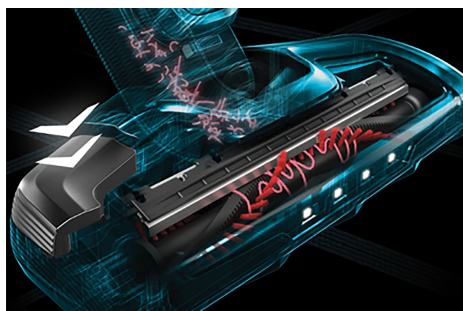

BrushRoll Clean Technology®

Automatically release stubborn hair and fibers from the vacuum brush by pressing a button at the top of the nozzle.