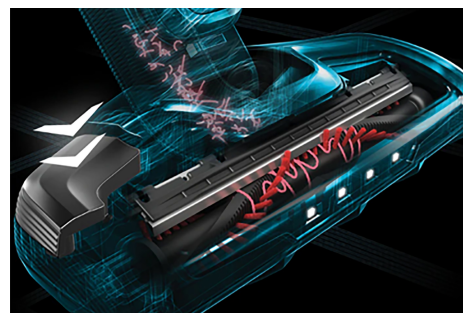

EHVS2510AW

Ergorapido™

The Electrolux Ergorapido™ Cordless 2-in-1 vacuum features 180° EasySteer™ maneuverability that makes it easier to move and steer on all different flooring types. Plus, the 2-in-1 detachable hand unit is perfect for cleaning hard-to-reach areas like stairs or the inside of your car.

Available Colors: Satin White

Version: 02/23

Consumer Benefits

180° EasySteer™ maneuverability

Clean around furniture and other structures with the flexible vacuum base that moves 180° so that you can steer and maneuver with ease.

Detachable 2-in-1 Hand Unit

Remove dirt and debris from hard-to-reach areas like in between couch cushions or the inside of your car with the detachable 2-in-1 hand unit

BrushRoll Clean Technology®

Automatically release stubborn hair and fibers from the vacuum brush by pressing a button at the top of the nozzle.