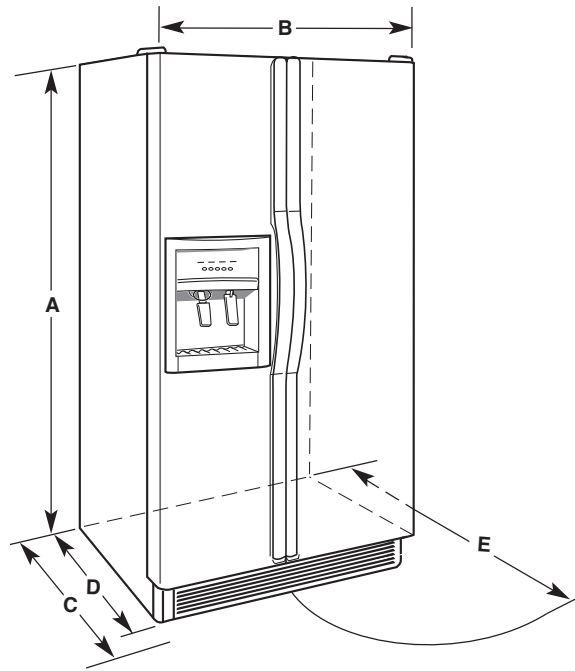

COLORS

White(Q)

Biscuit(T)

Black(B)

Side by Side Refrigerator Features & Specifications

Model No.	Whirlpool® ED2CHQXV
Capacity	
Total Volume (cu. ft.)	21.7
Refrigerator Volume (cu. ft.)	14.4
Freezer Volume (cu. ft.)	7.3
Total Shelf Area (sq. ft.)	21
Refrigerator	
Adjustable Cantilever Shelves	SpillGuard™ Glass
Clear Humidity-Controlled Crisper	Yes
Clear Temperature-Controlled Meat Pan	Yes
Clear Snack Pan	Yes
Opaque Adjustable Gallon Door Bins	Yes
Butter/Utility Compartment	Yes
Freezer	
Ice and Water Dispenser	EZ-Touch™ Cubed/Crushed
Factory-Installed Ice Maker	Yes
Freezer Compartment Shelves	3
Slide-Out Bins	1
Construction	
Foam-In-Place Doors	Yes
Double Tub Construction	Yes
Textured Steel Doors/Cabinet	Yes
Auto Exterior Moisture Control	Yes
Color-Coordinated Handles	Yes
Color-Coordinated Grille	Yes
Door Handles	Short Length
General Information	
Adjustable Rubber Rollers/Levelers	Yes

Accessories

Installation Items	
8003RP	15' Copper Ice Maker Water Hook Up Kit
8212490RC	7' Reinforced Braid Refrigerator Connector
8212547RP	5 PEX Ice Maker Kit

Product Dimensions

	Height	
A	TOC - Top of Cabinet	65 ⁷ / ₈
	Top of Hinge Cover	66 ³ / ₄
B	Cabinet Width* Door Width 1/4" Greater Than Cabinet Width	32 ³ / ₄
C	Depth Including Handles Depth Including Handles and Brackets on Back of Cabinet	33 ⁷ / ₈
D	Depth Less Door and Base Grille Minimum width of any doorway refrigerator must pass through	29 ¹ / ₄
E	Depth Extreme Swing of Door Depth with Door Open 90°	49 ⁷ / ₈

* Add 1/2" to each side for recessed installation.
All dimensions are shown in inches.

Dimensions are for planning purposes only. For complete details, see Installation Instructions packed with product. Specifications subject to change without notice.