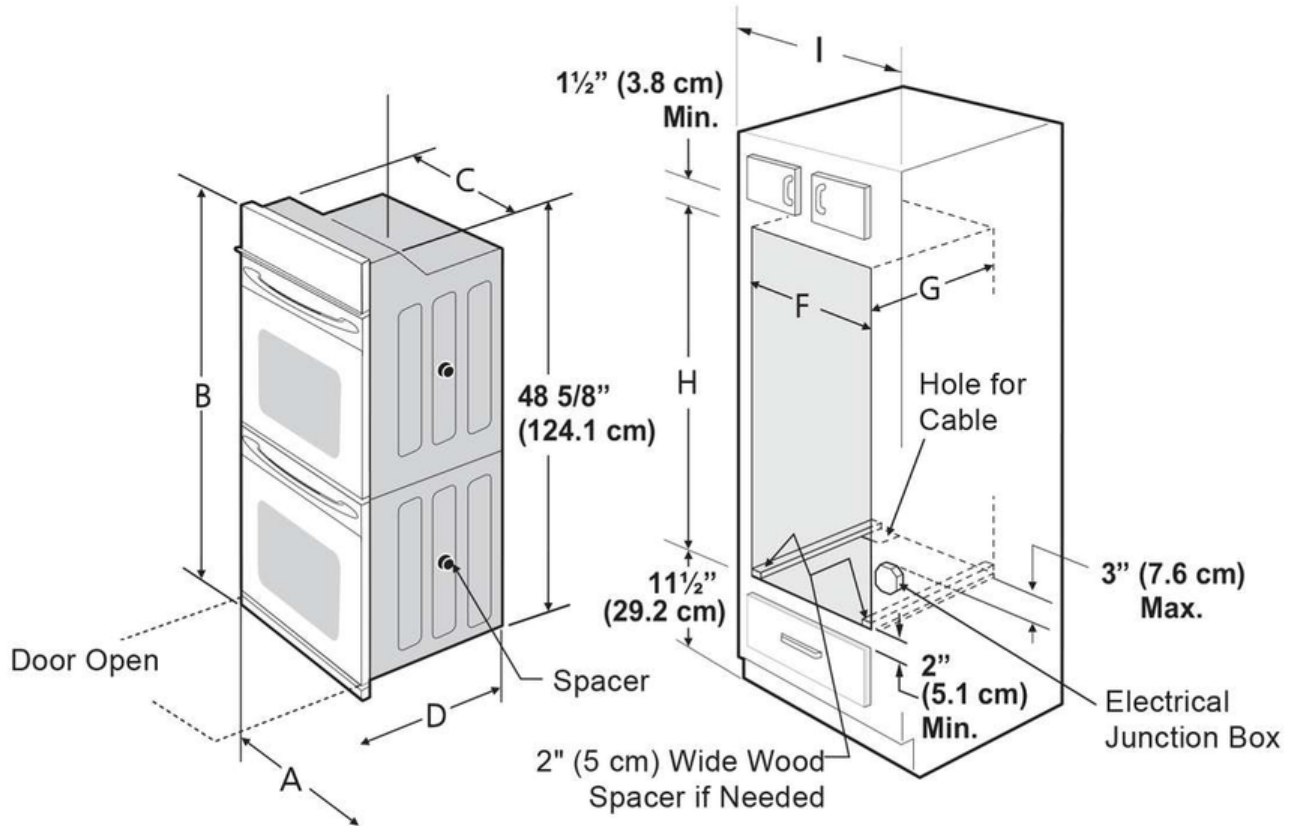

Electrolux

30" Electric Double Wall Oven with Air Sous Vide

ECWD3011AS

Version : 04/21

PRODUCT DIMENSIONS					
A		B	C		D
30 (76.2 cm)		50 ¹³ / ₁₆ (129.0 cm)	28 ¹ / ₄ (71.8 cm)		25 ³ / ₁₆ (63.9 cm)
CUTOUT DIMENSIONS AND CABINET WIDTH					
F		G (Min.)	H. Standard Height (**Others, see notes 3)		I
Min.	Max.		Min.	Max.	
28 ¹ / ₂ (72.4 cm)	29 (73.7 cm)	24 (61.0 cm)	48 ⁷ / ₈ (124.5 cm)	50 ¹ / ₄ (127.6 cm)	30 ¹ / ₈ (76.5 cm) Min