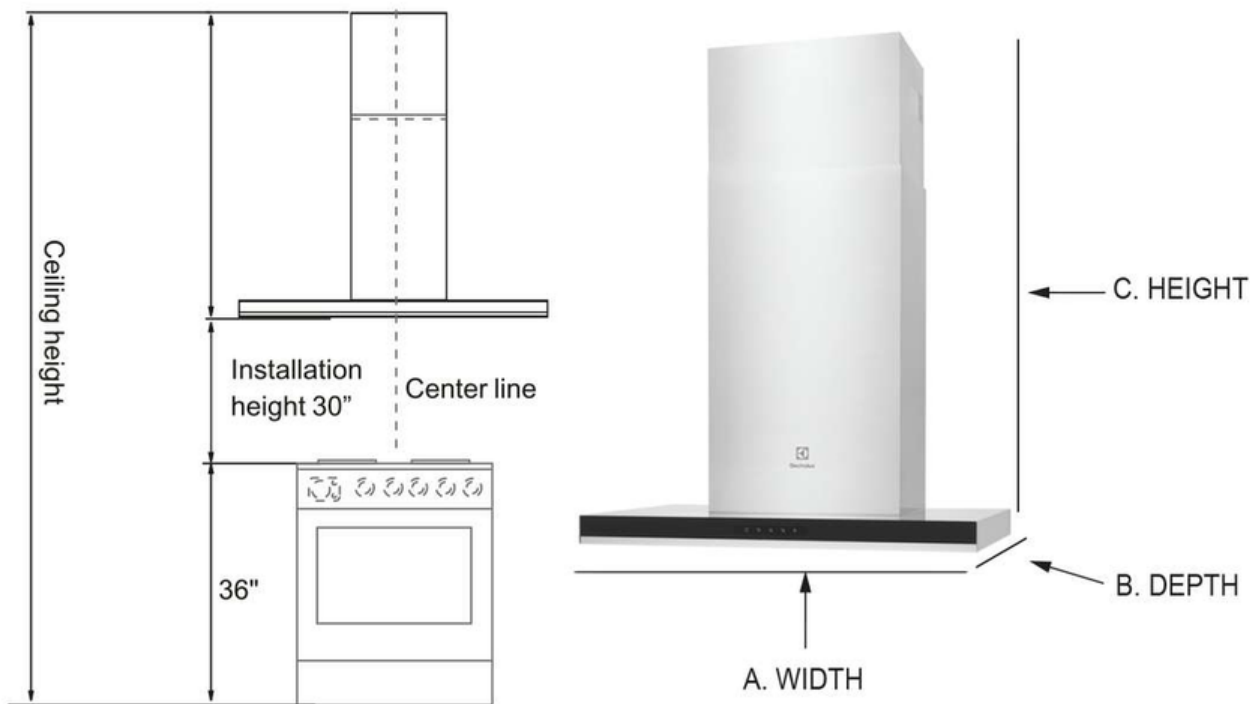

Controls

Control Type	Glass Touch
Wi-Fi Enabled	No

Light System

Lighting Type	LED Strip
Number of Lights	1
Number of Light Settings	3

Dimensions and Volume

Height	53 29/32"
Width	29 3/4"
Depth	19 45/64"

Electrical Specifications

PRODUCT DIMENSIONS			
MODEL	A. WIDTH	B. DEPTH	C. HEIGHT
30" T Shape Hood	29 3/4" (75.57 cm)	19 7/10" (50.04cm)	30" - 53 9/10" (76.2cm - 136.9cm)
36" T Shape Hood	35 3/4" (90.81cm)	19 7/10" (50.04 cm)	30" - 53 9/10" (76.2cm - 136.9cm)
42" T Shape Hood	41 3/4" (106.05 cm)	23 7/10" (50.04 cm)	30" - 53 9/10" (76.2cm - 136.9cm)