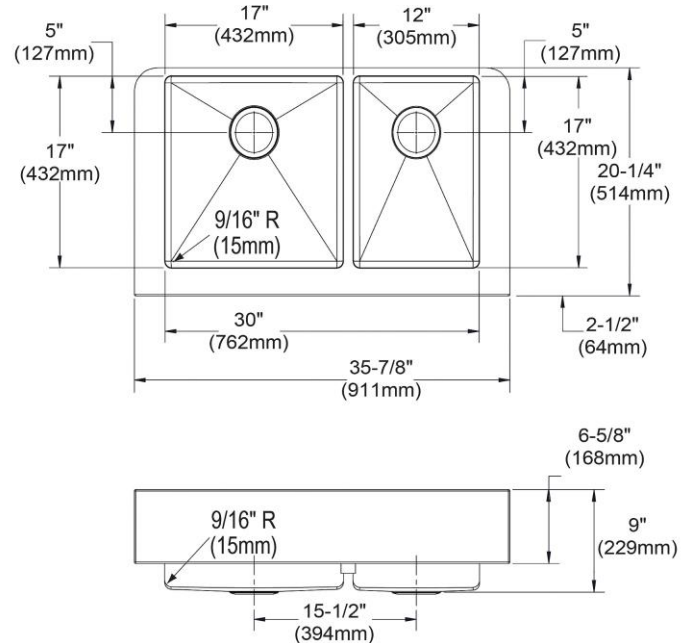

PART: _____ QTY: _____

PROJECT: _____

CONTACT: _____

DATE: _____

NOTES: _____

APPROVAL: _____

In keeping with our policy of continuing product improvement, Elkay reserves the right to change product specifications without notice. Please visit elkay.com for the most current version of Elkay product specification sheets. This specification describes an Elkay product with design, quality, and functional benefits to the user. When making a comparison of other producers' offerings, be certain these features are not overlooked.