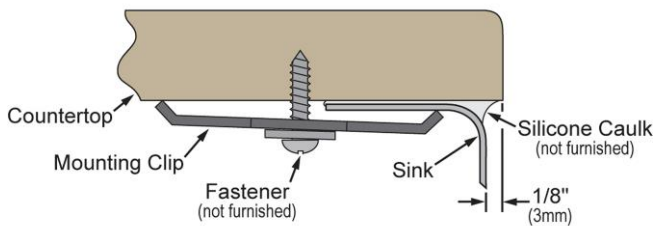

PRODUCT SPECIFICATIONS

Elkay Crosstown® Stainless Steel 35-7/8" x 20-1/4" x 9", 60/40 Double Bowl Farmhouse Sink Kit. Sink is manufactured from 18 gauge 304 Stainless Steel with a Polished Satin finish, Rear Center drain placement, and Sound Guard.

Installation Type:	Farmhouse
Material:	304 Stainless Steel
Finish:	Polished Satin
Gauge:	18
Sound Deadening:	Sound Guard
Number of Bowls:	2
Sink Dimensions:	35-7/8" x 20-1/4" x 9"
Bowl 1 Dimensions:	17" x 17" x 9"
Bowl 2 Dimensions:	12" x 17" x 9"
Drain Size:	3-1/2" (89mm)
Drain Location:	Rear Center
Minimum Cabinet Size:	36"
Mounting Hardware:	Part # 54300008 included

Included with Product: ECTRUF32179R Sink,
CTXBG1116 Grid,
CTXBG1616 Grid,
two LKDD Drains

Installation Profile:

1/8" OVERHANG

Designed to affix to the underside of any solid surface countertop.

OPTIONAL ACCESSORIES