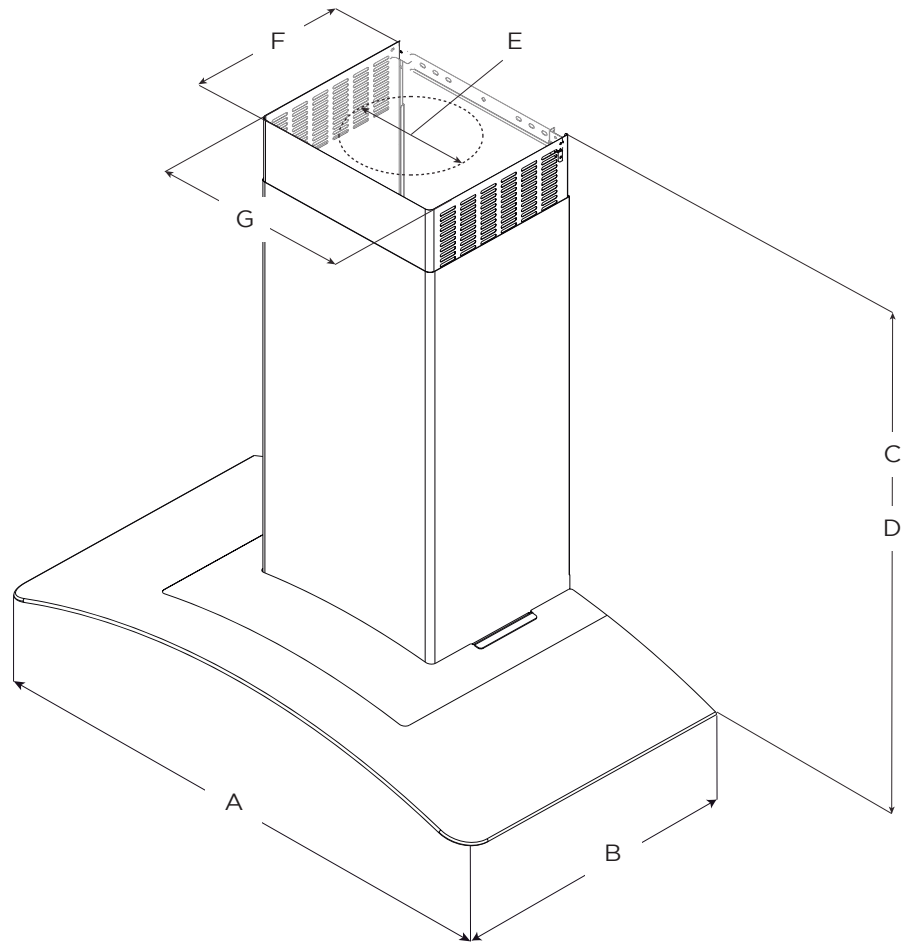

COMO

ECM630S3

ECM636S3

	ECM630S3	ECM636S3
A	30" (76.2 cm)	36" (91.4 cm)
B	19 ¹¹ / ₁₆ " (50 cm)	
C*	Max: 54 ¹¹ / ₆₄ " (137.6 cm) Min: 33 ¹¹ / ₃₂ " (84.7 cm)	
D**	Max: 50 ⁵ / ₁₆ " (127.8 cm) Min: 29 ¹¹ / ₁₆ " (75.4 cm)	
E	6" (15.24 cm)	
F	10 ³ / ₄ " (27.3 cm)	
G	13 ¹ / ₃₂ " (33.1 cm)	

* Ductless (Recirculating) version

** Ducted version