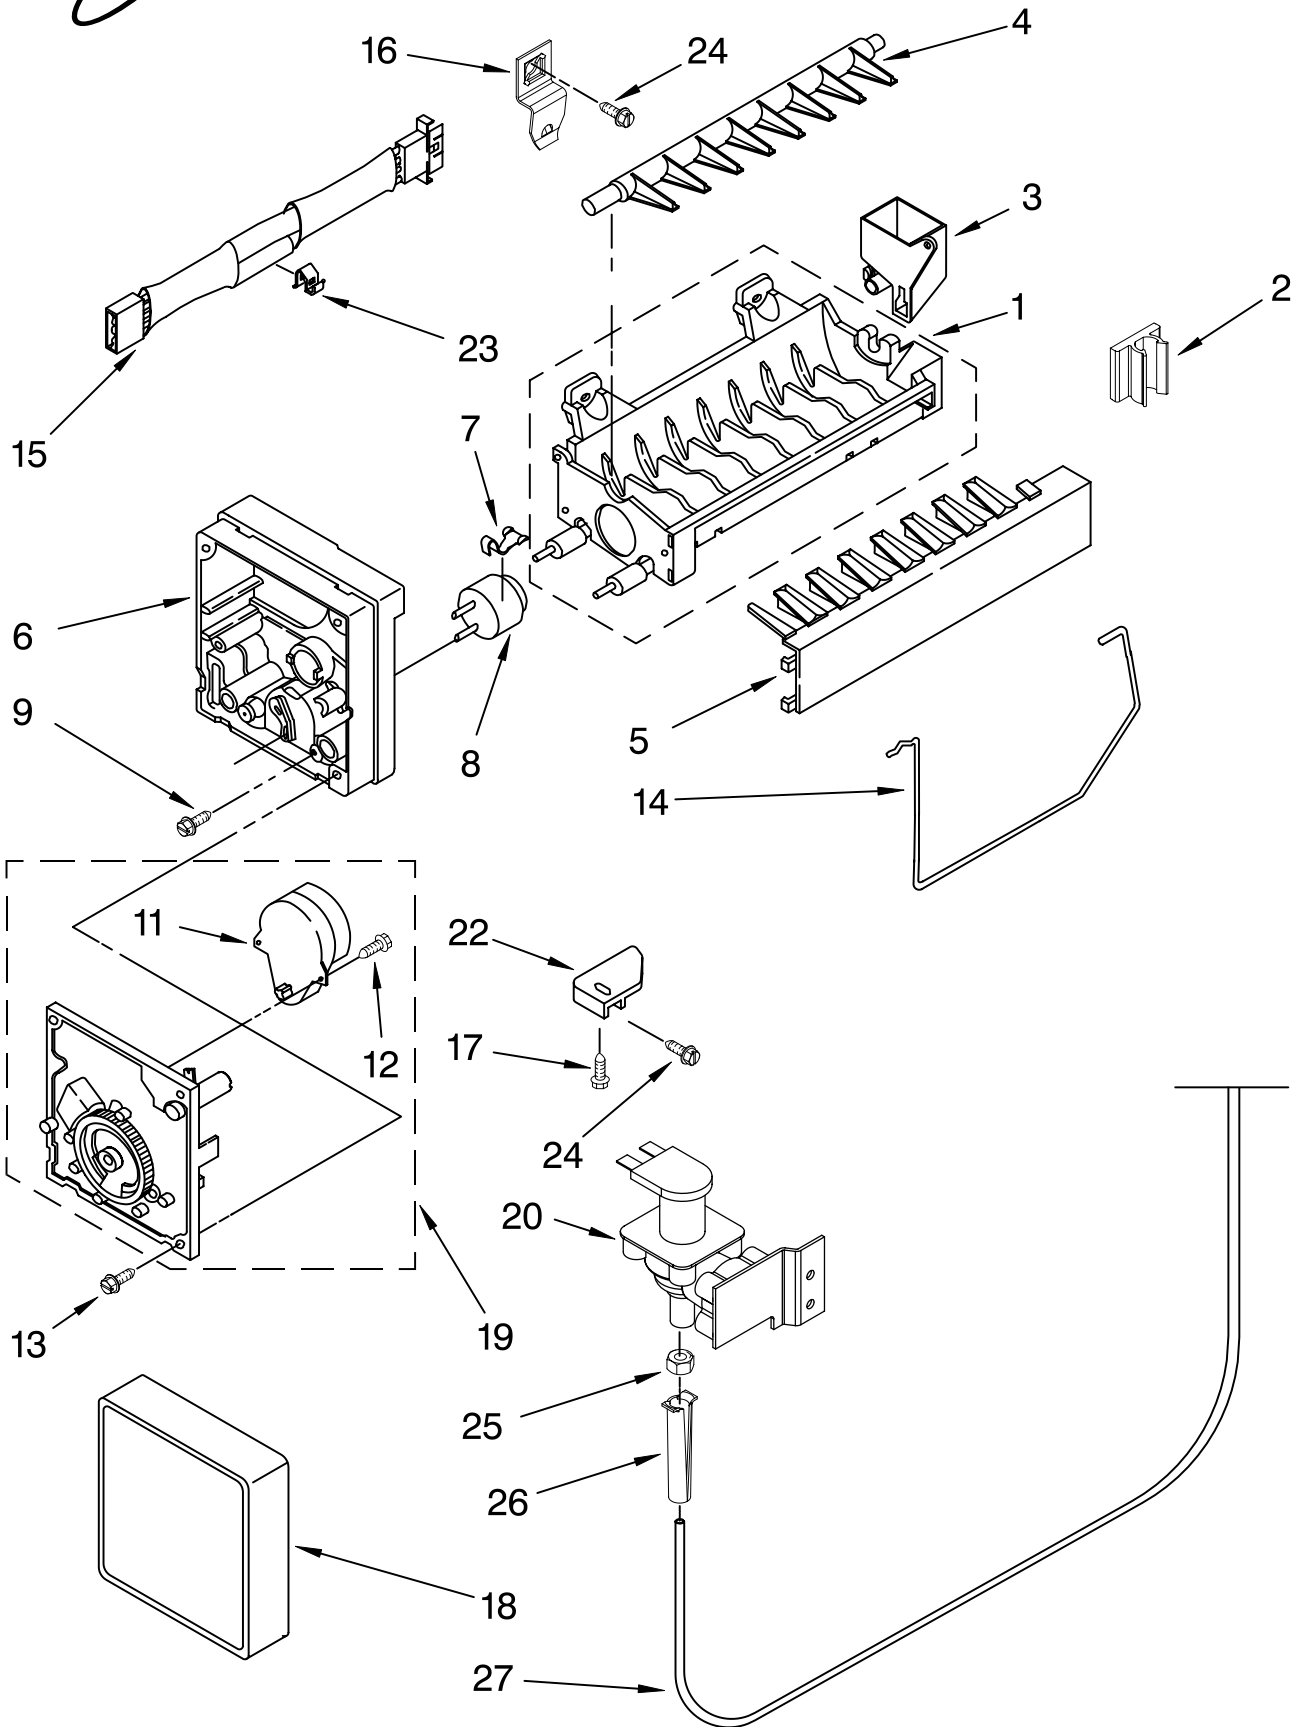

ICEMAKER PARTS

For Model: ECKMF94

FIELD INSTALLABLE
ICE MAKER KIT

FOR ORDERING INFORMATION REFER TO PARTS PRICE LIST

ICEMAKER PARTS

For Model: ECKMF94

Illus. No.	Part No.	DESCRIPTION
1	628228	Mold & Heater Assembly
2	2154101	Clip
3	628356	Bearing & Inlet
4	627843	Ejector
5	2182124	Ice Stripper
6	2194712	Support
7	627796	Retainer, Thermostat (2)
8	628397	Thermostat (Also Order 542369 Cememnt Alumilastic)
9	8533917	Screw, (2) 10-32 x 49/64
11	627811	Motor
12	489136	Screw, (2) 3-24 x 23/64
13	489276	Screw, (3)
14	627792	Shutoff Arm
15	2187464	Wiring, Harness
16	2155021	Clip, Ice Maker
17	489478	Screw, 8-18 x .50

Illus. No.	Part No.	DESCRIPTION
18	2210485	Cover
19	626653	Module Assembly (Includes Items 11 & 12)
20	2210436	Valve, Solenoid
22	628320	Bracket
23	628379	Clip, Thermal Fuse
24	489276	Screw
25	627018	Compression Nut
26	2181939	Insert, Tube
27	2181946	Water Tube

Illus. No.	Part No.	DESCRIPTION
<u>Following Parts Not Illustrated</u>		

- 2155469 Complete Ice Maker
- 2166261 Ice Cube Pan
- 837122 Trim, Ice Cube Pan

Note: The Following Parts Are Components Of Accessory Bag

- 2155466 Accessory Bag, Inside Parts
- 836489 Fitting, Water Tube
- 1106508 Seal Gasket
- 489242 Screw
- 488649 Screw
- 841707 Insert, Plastic Tube
- 488878 Tube Clamp
- 2155247 Tube, Water Inlet
- 488208 Screw