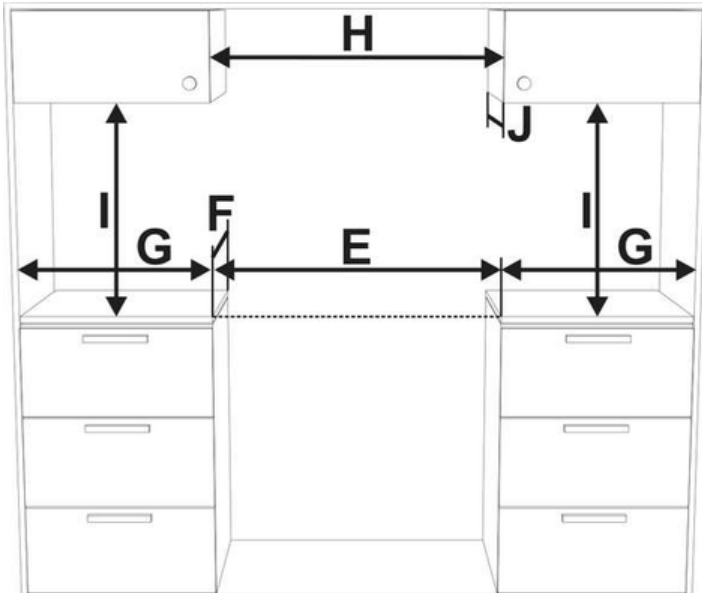

### Dimensions and Volume

Minimum Height	35 3/8"
Maximum Height	35 5/8"
Width	29 7/8"
Depth	25 7/8"
Depth With Door 90° Open	46.688"
Oven Interior Height	17 1/4"
Oven Interior Width	24 1/4"
Oven Interior Depth	16"
Oven Capacity	4.6 Cu. Ft.

# Electrolux

30" Induction Freestanding Range

ECFI3068AS

Version : 01/21

<b>E</b>	762 mm	30"
<b>F</b>	603 mm	23" 3/4
<b>G</b>	178 mm	7"
<b>H</b>	min. 914 mm	min. 36"
<b>I</b>	min. 457 mm	min. 18"
<b>J</b>	max. 330 mm	max. 13"

<b>A</b>	760 mm	29 15/16"
<b>B</b>	min: 627 mm max: 631 mm	min: 24 11/16" max: 24 13/16"
<b>C</b>	1186 mm	46 11/16"
<b>D</b>	min: 898 mm max: 930 mm	min: 35 6/16" max: 36 5/8"

High standards of quality at Electrolux Home Products, Inc. mean we are constantly working to improve our products. We reserve the right to change specifications or discontinue models without notice.