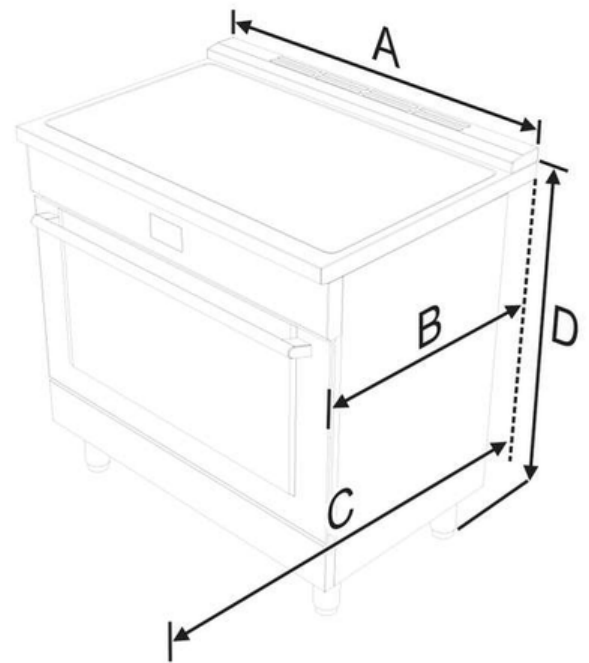

# Electrolux

30" Induction Freestanding Range

ECFI3068AS

Version : 01/21

<b>E</b>	762 mm	30"
<b>F</b>	603 mm	23" 3/4
<b>G</b>	178 mm	7"
<b>H</b>	min. 914 mm	min. 36"
<b>I</b>	min. 457 mm	min. 18"
<b>J</b>	max. 330 mm	max. 13"

<b>A</b>	760 mm	29 15/16"
<b>B</b>	min: 627 mm max: 631 mm	min: 24 11/16" max: 24 13/16"
<b>C</b>	1186 mm	46 11/16"
<b>D</b>	min: 898 mm max: 930 mm	min: 35 6/16" max: 36 5/8"

High standards of quality at Electrolux Home Products, Inc. mean we are constantly working to improve our products. We reserve the right to change specifications or discontinue models without notice.