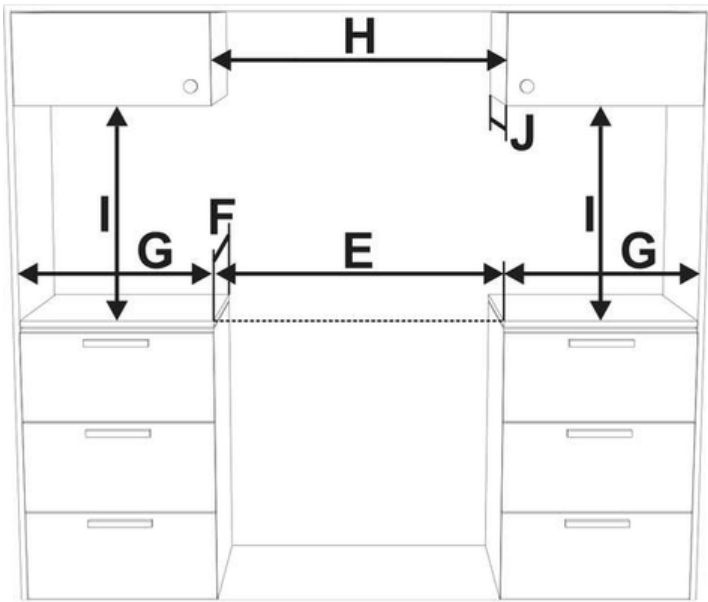

### Dimensions and Volume

Minimum Height	35.563"
Maximum Height	36.563"
Width	35.938"
Depth	25 7/8"
Depth With Door 90° Open	43 94/100"
Oven Interior Height	14 1/2"
Oven Interior Width	28 1/4"
Oven Interior Depth	16 1/2"
Oven Capacity	4.4 Cu. Ft.

# Electrolux

36" Dual-Fuel Freestanding Range

ECFD3668AS

Version : 01/21

<b>E</b>	min. 914 mm	min. 36"
<b>F</b>	628 mm	24" 5/8
<b>G</b>	min. 508 mm	min. 20"
<b>H</b>	min. 914 mm	min. 36"
<b>I</b>	min. 457 mm	min. 18"
<b>J</b>	max. 330 mm	max. 13"

<b>A</b>	912.4 mm	35 15/16"
<b>B</b>	min: 654 mm max: 658 mm	min: 25 3/4" max: 25 7/8"
<b>C</b>	1116 mm	43 15/16"
<b>D</b>	min: 903 mm max: 929 mm	min: 35 9/16" max: 36 9/16"

High standards of quality at Electrolux Home Products, Inc. mean we are constantly working to improve our products. We reserve the right to change specifications or discontinue models without notice.