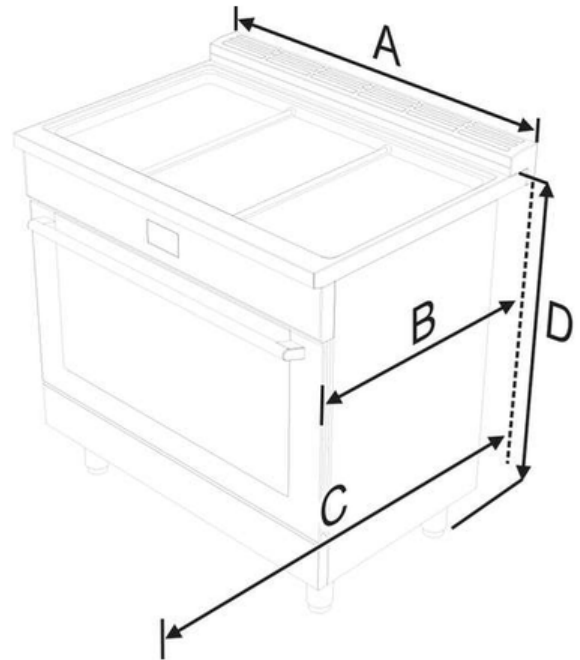

# Electrolux

36" Dual-Fuel Freestanding Range

ECFD3668AS

Version : 01/21

<b>E</b>	min. 914 mm	min. 36"
<b>F</b>	628 mm	24" 5/8
<b>G</b>	min. 508 mm	min. 20"
<b>H</b>	min. 914 mm	min. 36"
<b>I</b>	min. 457 mm	min. 18"
<b>J</b>	max. 330 mm	max. 13"

<b>A</b>	912.4 mm	35 15/16"
<b>B</b>	min: 654 mm max: 658 mm	min: 25 3/4" max: 25 7/8"
<b>C</b>	1116 mm	43 15/16"
<b>D</b>	min: 903 mm max: 929 mm	min: 35 9/16" max: 36 9/16"

High standards of quality at Electrolux Home Products, Inc. mean we are constantly working to improve our products. We reserve the right to change specifications or discontinue models without notice.