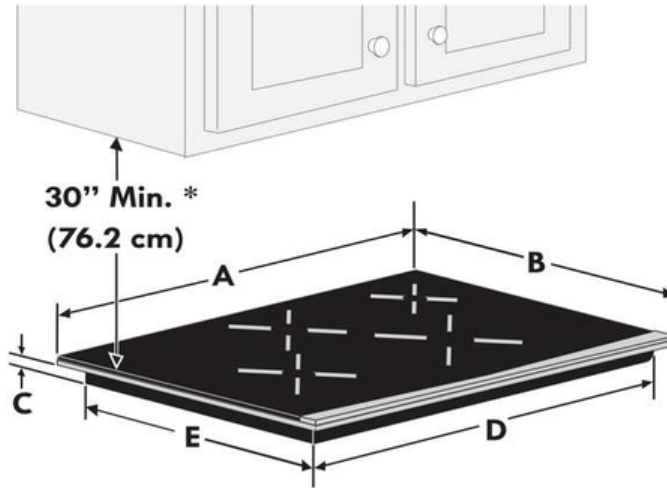

Electrolux

36" Induction Cooktop

ECCI3668AS

Version : 12/20

* 30" (76.2 cm) min. for unprotected cabinet and 24" (61 cm) min. for cabinet with protected bottom surface.

Cooktop Dimensions

Cooktop Cutout Dimensions

COOKTOP DIMENSIONS					CUTOUT DIMENSIONS				
A. WIDTH	B. DEPTH	C. HEIGHT	D. WIDTH	E. DEPTH	F. WIDTH		G. DEPTH		H. HEIGHT
					Min.	Max.	Min.	Max.	
30 ⁵ / ₈ (77.8)	21 ³ / ₈ (54.4)	2 ⁷ / ₈ (7.3)	28 ¹ / ₄ (71.8)	19 ³ / ₈ (49.2)	28 ¹ / ₂ (72.4)	29 ⁷ / ₈ (75.9)	19 ⁵ / ₈ (49.9)	20 ¹ / ₂ (52.1)	3 ⁵ / ₈ (9.2)
36 ³ / ₄ (93.4)	21 ³ / ₈ (54.4)	2 ⁷ / ₈ (7.3)	33 ⁵ / ₈ (85.4)	18 ⁷ / ₈ (47.9)	33 ⁷ / ₈ (86.0)	36 ¹ / ₈ (91.8)	19 ¹ / ₈ (48.6)	20 ¹ / ₂ (52.1)	3 ⁵ / ₈ (9.2)