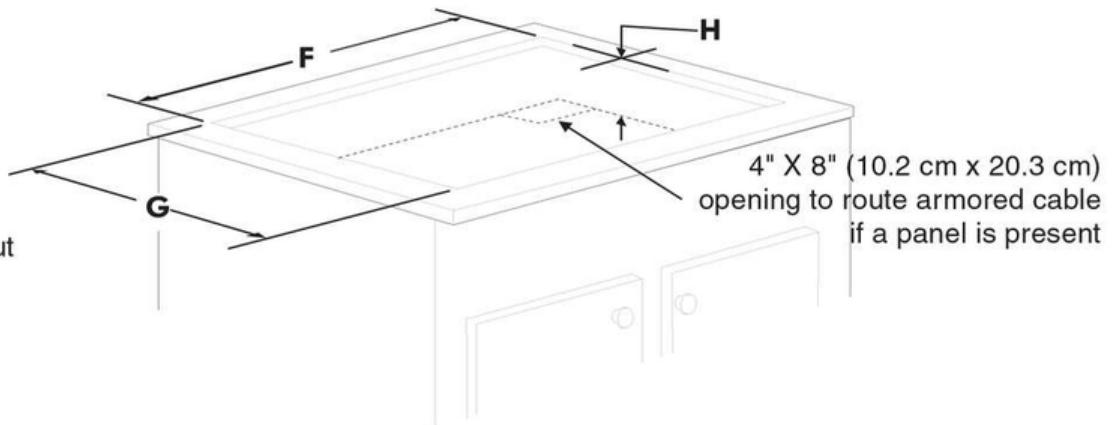

Electrolux

36" Induction Cooktop

ECCI3668AS

Version : 12/20

* 30" (76.2 cm) min. for unprotected cabinet and 24" (61 cm) min. for cabinet with protected bottom surface.

Cooktop Dimensions

Cooktop Cutout Dimensions

COOKTOP DIMENSIONS					CUTOUT DIMENSIONS				
A. WIDTH	B. DEPTH	C. HEIGHT	D. WIDTH	E. DEPTH	F. WIDTH		G. DEPTH		H. HEIGHT
					Min.	Max.	Min.	Max.	
30 ⁵ / ₈ (77.8)	21 ³ / ₈ (54.4)	2 ⁷ / ₈ (7.3)	28 ¹ / ₄ (71.8)	19 ³ / ₈ (49.2)	28 ¹ / ₂ (72.4)	29 ⁷ / ₈ (75.9)	19 ⁵ / ₈ (49.9)	20 ¹ / ₂ (52.1)	3 ⁵ / ₈ (9.2)
36 ³ / ₄ (93.4)	21 ³ / ₈ (54.4)	2 ⁷ / ₈ (7.3)	33 ⁵ / ₈ (85.4)	18 ⁷ / ₈ (47.9)	33 ⁷ / ₈ (86.0)	36 ¹ / ₈ (91.8)	19 ¹ / ₈ (48.6)	20 ¹ / ₂ (52.1)	3 ⁵ / ₈ (9.2)