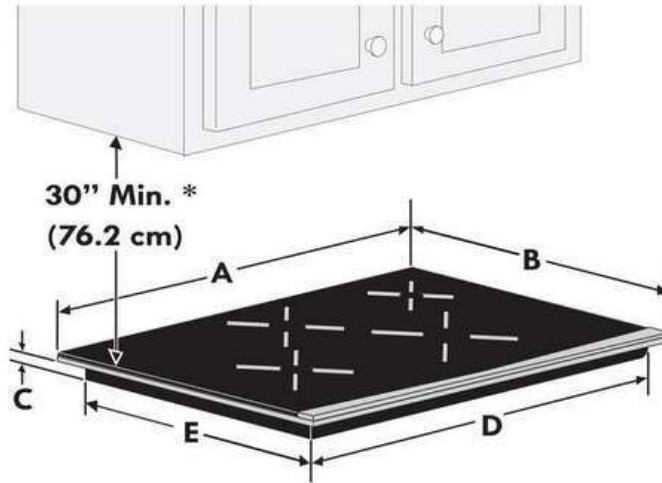

Dimensions and Volume

Height	4 3/8"
Width	36 3/4"
Depth	21 3/8"
Minimum Cutout Width	33 7/8"
Maximum Cutout Width	36 1/8"

General Specifications

Prop 65 Label	Yes
Warranty - Labor	1 Year
Warranty - Parts	1 Year

Performance Certifications and Approvals

ENERGY STAR Certified	Yes
-----------------------	-----

Installation Diagram

* 30" (76.2 cm) min. for unprotected cabinet and 24" (61 cm) min. for cabinet with protected bottom surface.

Cooktop Dimensions

Cooktop Cutout Dimensions

COOKTOP DIMENSIONS					CUTOUT DIMENSIONS				
A. WIDTH	B. DEPTH	C. HEIGHT	D. WIDTH	E. DEPTH	F. WIDTH		G. DEPTH		H. HEIGHT
					Min.	Max.	Min.	Max.	
30 ⁵ / ₈ (77.8)	21 ³ / ₈ (54.4)	2 ⁷ / ₈ (7.3)	28 ¹ / ₄ (71.8)	19 ³ / ₈ (49.2)	28 ¹ / ₂ (72.4)	29 ⁷ / ₈ (75.9)	19 ⁵ / ₈ (49.9)	20 ¹ / ₂ (52.1)	3 ⁵ / ₈ (9.2)
36 ³ / ₄ (93.4)	21 ³ / ₈ (54.4)	2 ⁷ / ₈ (7.3)	33 ⁵ / ₈ (85.4)	18 ⁷ / ₈ (47.9)	33 ⁷ / ₈ (86.0)	36 ¹ / ₈ (91.8)	19 ¹ / ₈ (48.6)	20 ¹ / ₂ (52.1)	3 ⁵ / ₈ (9.2)