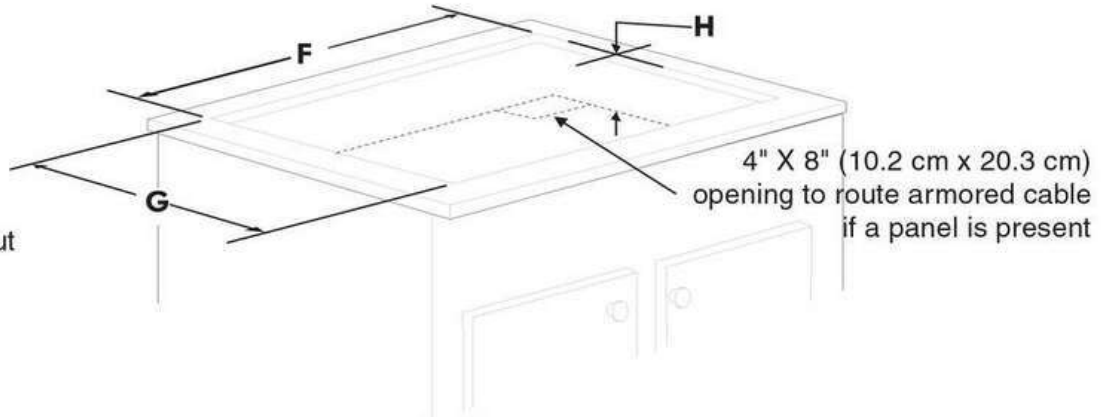

Performance Certifications and Approvals

ENERGY STAR Certified	Yes
-----------------------	-----

Installation Diagram

* 30" (76.2 cm) min. for unprotected cabinet and 24" (61 cm) min. for cabinet with protected bottom surface.

Cooktop Dimensions

Cooktop Cutout Dimensions

COOKTOP DIMENSIONS					CUTOUT DIMENSIONS				
A. WIDTH	B. DEPTH	C. HEIGHT	D. WIDTH	E. DEPTH	F. WIDTH		G. DEPTH		H. HEIGHT
					Min.	Max.	Min.	Max.	
30 ⁵ / ₈ (77.8)	21 ³ / ₈ (54.4)	2 ⁷ / ₈ (7.3)	28 ¹ / ₄ (71.8)	19 ³ / ₈ (49.2)	28 ¹ / ₂ (72.4)	29 ⁷ / ₈ (75.9)	19 ⁵ / ₈ (49.9)	20 ¹ / ₂ (52.1)	3 ⁵ / ₈ (9.2)
36 ³ / ₄ (93.4)	21 ³ / ₈ (54.4)	2 ⁷ / ₈ (7.3)	33 ⁵ / ₈ (85.4)	18 ⁷ / ₈ (47.9)	33 ⁷ / ₈ (86.0)	36 ¹ / ₈ (91.8)	19 ¹ / ₈ (48.6)	20 ¹ / ₂ (52.1)	3 ⁵ / ₈ (9.2)