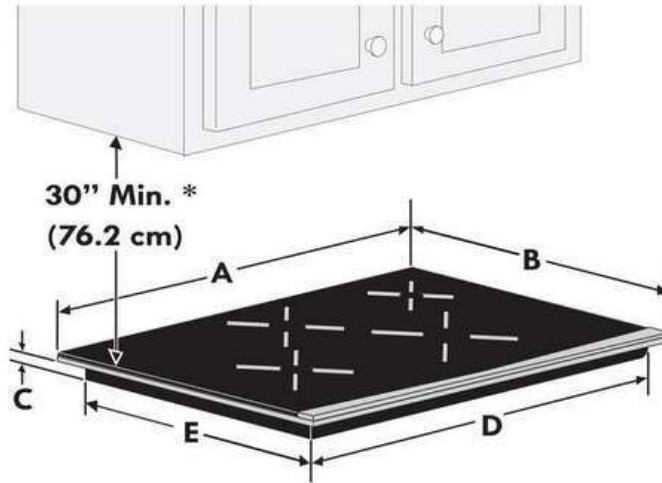

30" Induction Cooktop

Induction Cooktop

Available Products: ECCI3068AS

Available Colors: Stainless Steel

Version: 04/24

Product Specifications

Cooktop		Cooktop Performance	
Auto Pan Detect	Yes	Right Front Element Burner Size	8"
Cooking Surface Type	Smooth	Left Front Element Burner Size	7"
Display		Left Rear Element Burner Size	7"
Control Location	Front	Center Rear Element Burner Size	8"
Display Interface Color	White	Right Front Element Burner	3600 Watts
Display Type	Capacitive Touch	Left Front Element Burner	2600 Watts
Electrical Specifications		Left Rear Element Burner	2600 Watts
Minimum Circuit Required	30 Amps	Center Rear Element Burner	3600 Watts
Voltage Rating	240 V	Dimensions and Volume	
Certifications and Approvals		Height	2 7/8"
ADA Compliant	Yes	Width	30 5/8"
Safety Certifications and Approvals		Depth	21 3/8"
cUL Listed	Yes	Minimum Cutout Width	28 1/2"
UL Listed	Yes	Maximum Cutout Width	29 7/8"
		General Specifications	
		Prop 65 Label	Yes
		Warranty - Labor	1 Year
		Warranty - Parts	1 Year
		Performance Certifications and Approvals	
		ENERGY STAR Certified	Yes

CANADA • 5855 Terry Fox Way • Mississauga, ON L5V 3E4 • 1-800-265-8352 • electrolux.ca

Installation Diagram

* 30" (76.2 cm) min. for unprotected cabinet and 24" (61 cm) min. for cabinet with protected bottom surface.

Cooktop Dimensions

Cooktop Cutout Dimensions

COOKTOP DIMENSIONS					CUTOUT DIMENSIONS				
A. WIDTH	B. DEPTH	C. HEIGHT	D. WIDTH	E. DEPTH	F. WIDTH		G. DEPTH		H. HEIGHT
					Min.	Max.	Min.	Max.	
30 ⁵ / ₈ (77.8)	21 ³ / ₈ (54.4)	2 ⁷ / ₈ (7.3)	28 ¹ / ₄ (71.8)	19 ³ / ₈ (49.2)	28 ¹ / ₂ (72.4)	29 ⁷ / ₈ (75.9)	19 ⁵ / ₈ (49.9)	20 ¹ / ₂ (52.1)	3 ⁵ / ₈ (9.2)
36 ³ / ₄ (93.4)	21 ³ / ₈ (54.4)	2 ⁷ / ₈ (7.3)	33 ⁵ / ₈ (85.4)	18 ⁷ / ₈ (47.9)	33 ⁷ / ₈ (86.0)	36 ¹ / ₈ (91.8)	19 ¹ / ₈ (48.6)	20 ¹ / ₂ (52.1)	3 ⁵ / ₈ (9.2)