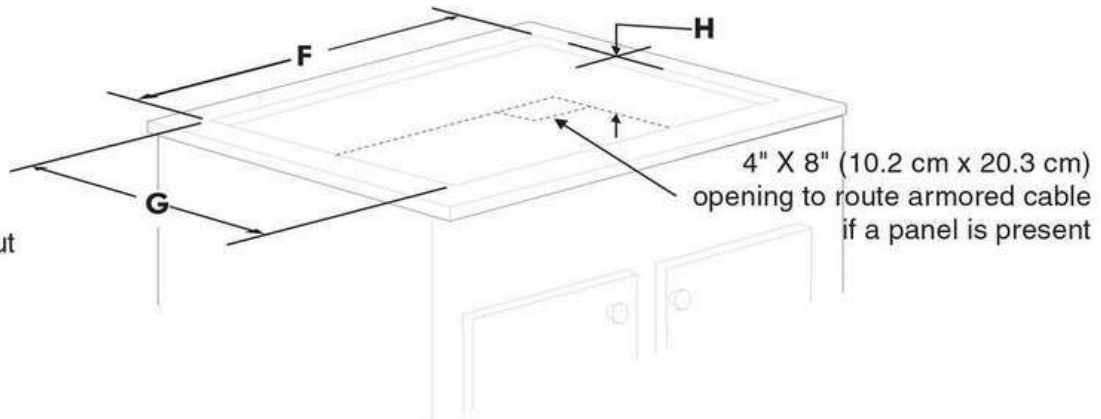

CANADA • 5855 Terry Fox Way • Mississauga, ON L5V 3E4 • 1-800-265-8352 • electrolux.ca

Installation Diagram

* 30" (76.2 cm) min. for unprotected cabinet and 24" (61 cm) min. for cabinet with protected bottom surface.

Cooktop Dimensions

Cooktop Cutout Dimensions

COOKTOP DIMENSIONS					CUTOUT DIMENSIONS				
A. WIDTH	B. DEPTH	C. HEIGHT	D. WIDTH	E. DEPTH	F. WIDTH		G. DEPTH		H. HEIGHT
					Min.	Max.	Min.	Max.	
30 ⁵ / ₈ (77.8)	21 ³ / ₈ (54.4)	2 ⁷ / ₈ (7.3)	28 ¹ / ₄ (71.8)	19 ³ / ₈ (49.2)	28 ¹ / ₂ (72.4)	29 ⁷ / ₈ (75.9)	19 ⁵ / ₈ (49.9)	20 ¹ / ₂ (52.1)	3 ⁵ / ₈ (9.2)
36 ³ / ₄ (93.4)	21 ³ / ₈ (54.4)	2 ⁷ / ₈ (7.3)	33 ⁵ / ₈ (85.4)	18 ⁷ / ₈ (47.9)	33 ⁷ / ₈ (86.0)	36 ¹ / ₈ (91.8)	19 ¹ / ₈ (48.6)	20 ¹ / ₂ (52.1)	3 ⁵ / ₈ (9.2)