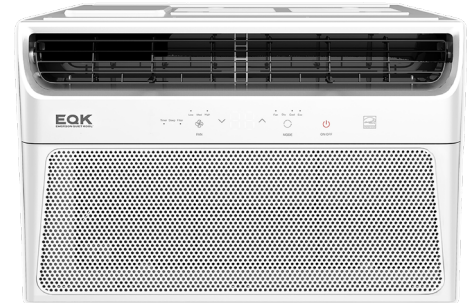

EMERSON

QUIET KOOL

Emerson Quiet Kool window air conditioners are the perfect cooling solution for your home or office. Available with varying BTUs to accommodate any size room, you are sure to find the perfect model for your space. The easy-access filters will keep clean fresh air flowing through your room.

For peace of mind, you will receive our 1-2-5 years warranty: 1 year labor, 2 years parts and 5 years compressor.

Window Air Conditioners

MODEL	EARC12RE1H	EARC15RE1H	EARC15RSE1H
PERFORMANCE			
Cooling BTU Performance	12,000	15,000	15,000
Range	up to 550 sq. ft.	up to 700 sq. ft.	up to 700 sq. ft.
Control Type	Remote, Wi-Fi, Voice	Remote, Electronic	Remote, Wi-Fi, Voice
EER	12.1	11.9	11.9
Dehumidification (Pts. / Hr.)	3	4.1	4.1
Air Flow (CFM): High / Med / Low	270 / 241 / 211	370 / 341 / 311	370 / 341 / 311
Indoor Noise (dBA): High / Med / Low	59 / 57 / 55	56 / 53 / 52	56 / 53 / 52
Refrigerant Type	R32	R32	R32
ELECTRICAL RATINGS			
Voltage/60 Hz	115V	115V	115V
Amps	8.5	11	11
Watts	992	1261	1261
FEATURES			
Energy Star	Yes	Yes	Yes
Wi-Fi Control	Yes	No	Yes
Remote Control	Yes	Yes	Yes
Programmable Timer	Yes	Yes	Yes
Power Failure Auto Restart	Yes	Yes	Yes
Air Direction	4-way	4-way	4-way
Fan Speeds	3	3	3
Eco Function	Yes	Yes	Yes
Sleep Function	Yes	Yes	Yes
Easy Access Filter	Yes	Yes	Yes
Filter Alert	Yes	Yes	Yes
Chasis	Fixed	Fixed	Fixed
DIMENSIONS / WEIGHT			
Product Dimensions: W x D x H (in.)	21.9 x 18.9 x 14.6	25.2 x 23.6 x 17.9	25.2 x 23.6 x 17.9
Product Weight (lbs.)	72.8	103.4	103.4
Shipping Dimensions: W x D x H (in.)	23.9 x 19.1 x 15.8	27.9 x 25.1 x 19.8	27.9 x 25.1 x 19.8
Shipping Weight (lbs.)	86.7	130.2	130.2