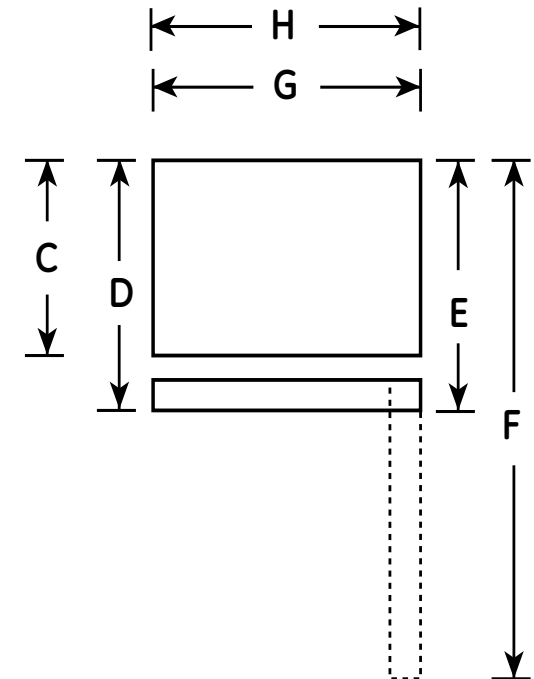

GTS15CTH

GE® 14.6 Cu. Ft. Top-Freezer Refrigerator

Dimensions and Installation Information

Overall Dimensions	Height to top of hinge (in.) A	61-3/4
	Height to top of case (in.) B	61-1/4
	Case depth without door (in.) C	25-3/4
	Case depth less door handle (in.) D	29-1/2
	Case depth with door handle (in.) E	31-5/8
	Depth with fresh food door open 90° (in.) F	55-7/8
	Width (in.) G	28
	Width with door open 90° inc. door handle (in.) H	30-5/8
Air Clearances	Each side (in.)	3/4
	Top (in.)	1
	Back (in.)	2

*Height to mid-freezer (in.): 51-3/8

Dimension and installation information are shown in inches.

For answers to your Monogram,® Cafe™ Series, Profile™ Series or GE® appliance questions, visit our website at geappliances.com or call GE Answer Center® service, 800.626.2000.

imagination at work

Listed by
Underwriters
Laboratories

GTS15CTH

GE® 14.6 Cu. Ft. Top-Freezer Refrigerator

Features and Benefits

- Upfront temperature controls - Easy-to-use controls regulate both fresh food and freezer sections
- Adjustable wire shelves - Moveable racks can handle a variety of foods
- Clear drawers - Transparent drawers make finding your favorite items quick and easy
- Gallon door storage - Larger items are easily accommodated in the door
- Wire freezer shelf - Provides additional storage for frozen foods
- Model GTS15CTHLWW - White
- Model GTS15CTHRWW - White
- Model GTS15CTHRCC - Bisque
- Model GTS15CTHRBB - Black