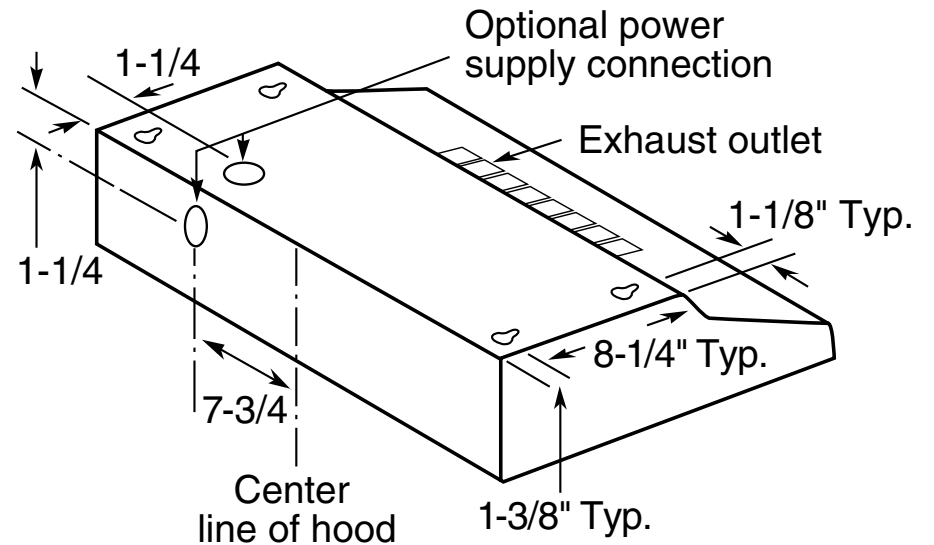

GE Appliances

JN327H – GE® Standard Range Hood

Dimensions (in inches)

Amp Rating	
120V	2.5

Installation Information: Before installing, consult installation instructions, packed with product, for current dimensional data. Light bulb(s) not included.