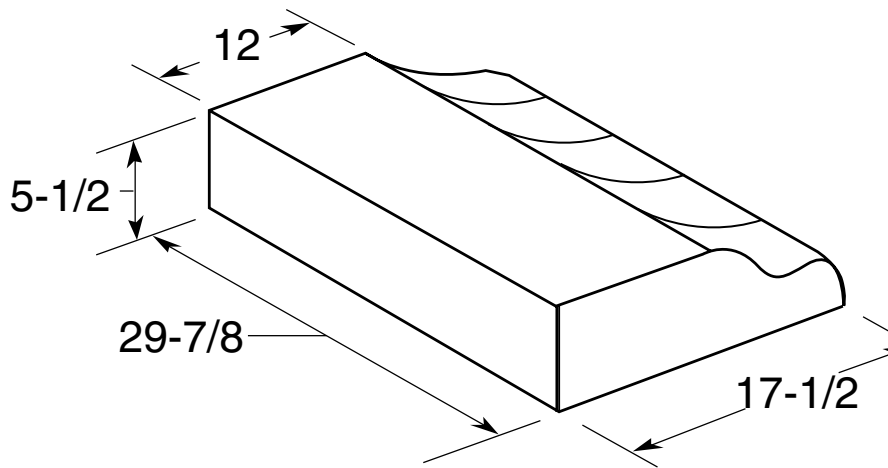

GE Appliances

JN327H – GE® Standard Range Hood

Dimensions (in inches)

Amp Rating	
120V	2.5

Installation Information: Before installing, consult installation instructions, packed with product, for current dimensional data. Light bulb(s) not included.