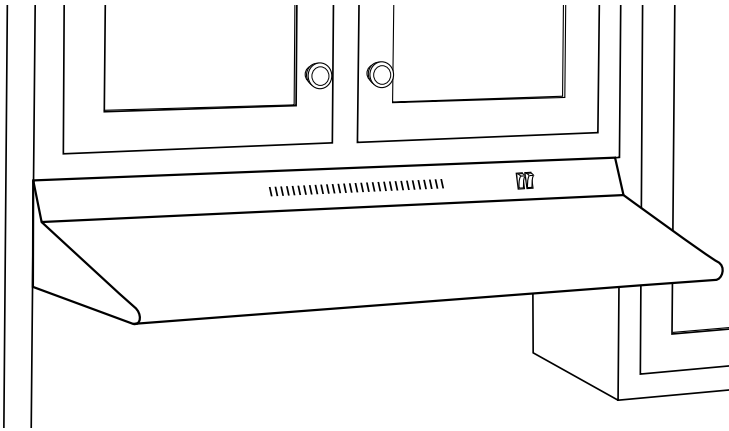

JN327H – GE® Standard Range Hood

Features and Benefits

- Non-Vented – Effectively filters smoke and vapors through the hoods filtration system.
- Cooktop light – Provides light to illuminate cooking surface below hood.
- Removable carbon filter – Odor absorbing activated charcoal filter can be easily replaced.
- Round ducting – Hood is designed to fit standard round duct work.
- Model JN327HWW – White on white
- Model JN327HCC – Bisque on bisque
- Model JN327HAA – Almond on almond