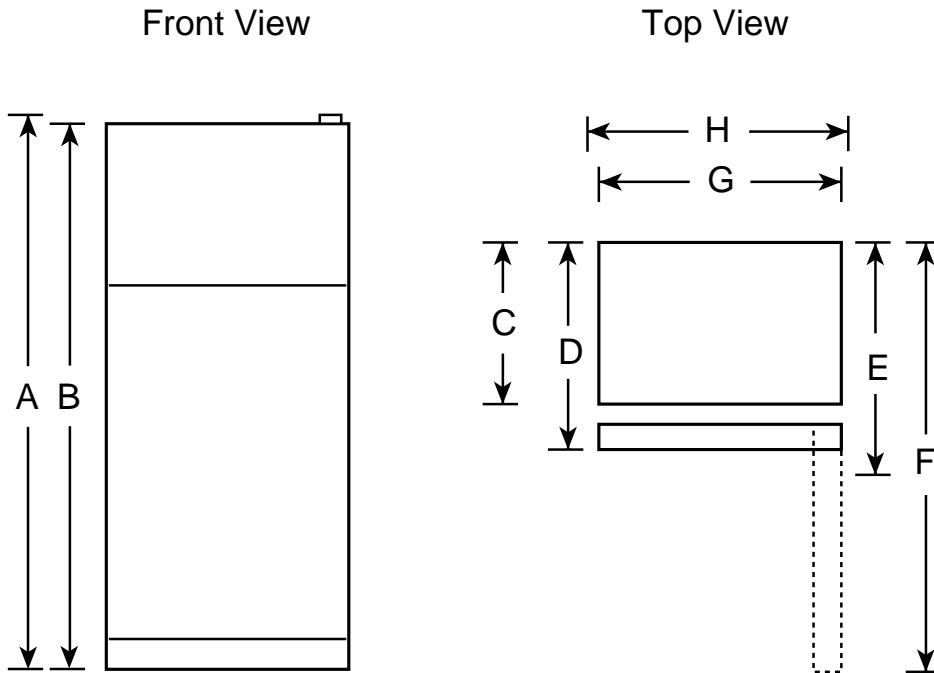

## GTR11AAP – GE 11.4 Cu. Ft. Top-Freezer Refrigerator

Dimensions (in inches)

Overall Dimensions	Height to top of hinge (in.) <b>A</b>	57-7/8
	Height to top of case (in.) <b>B</b>	57-3/8
	Height to mid-freezer (in.)	50
	Case depth without door (in.) <b>C</b>	28-1/4
	Case depth less door handle (in.) <b>D</b>	30-5/8
	Case depth with door handle (in.) <b>E</b>	30-5/8
	Depth with fresh food door open 90° (in.) <b>F</b>	52-3/4
	Width (in.) <b>G</b>	23-7/8
Air Clearances	Width with door open 90° less door handle (in.) <b>H</b>	25-1/8
	Each side (in.)	1
	Top (in.)	4
	Back (in.)	3