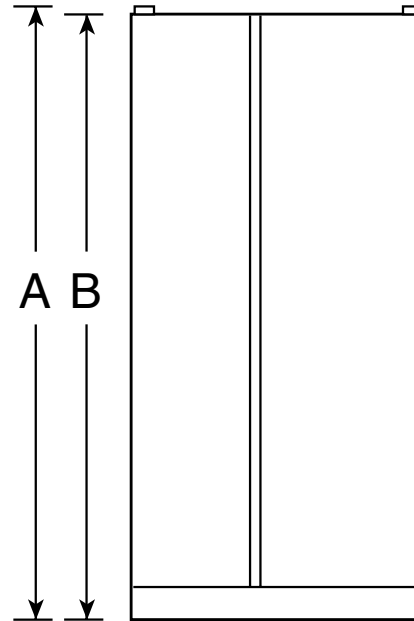

GSS25SGS

GE® ENERGY STAR® 25.0 Cu. Ft. Stainless Side-By-Side Refrigerator with Dispenser

Dimensions and Installation Information (in inches)

Overall Dimensions	Height to top of hinge (in.) A	69-1/4
	Height to top of case (in.) B	68-3/4
	Case depth without door (in.) C†	28
	Case depth less door handle (in.) D†	31-1/4
	Case depth with door handle (in.) E†	33-9/16
	Depth with fresh food door open 90° (in.) F†	50-1/16
	Width (in.) G	35-3/4
	Width with door open 90° inc. door handle (in.) H	38-9/16
Air Clearances	Each side (in.)	1/8
	Top (in.)	1
	Back (in.)	1

Top View

†Water hook-up fits in back air clearance when calculating installation depth.

If installed against a wall, allow clearance of 14-3/16" on freezer side to remove bin.

Clearance required to remove fresh food full-size pan without disassembling is 18-15/16".