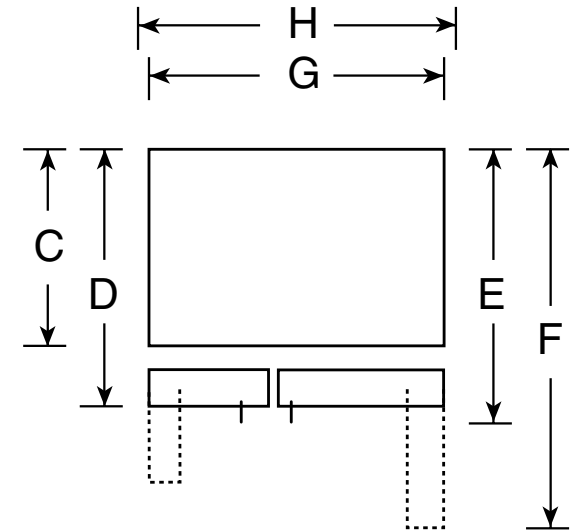

GSS25SGS

GE® ENERGY STAR® 25.0 Cu. Ft. Stainless Side-By-Side Refrigerator with Dispenser

Dimensions and Installation Information (in inches)

Overall Dimensions	Height to top of hinge (in.) A	69-1/4
	Height to top of case (in.) B	68-3/4
	Case depth without door (in.) C†	28
	Case depth less door handle (in.) D†	31-1/4
	Case depth with door handle (in.) E†	33-9/16
	Depth with fresh food door open 90° (in.) F†	50-1/16
	Width (in.) G	35-3/4
	Width with door open 90° inc. door handle (in.) H	38-9/16
Air Clearances	Each side (in.)	1/8
	Top (in.)	1
	Back (in.)	1

Top View

†Water hook-up fits in back air clearance when calculating installation depth.

If installed against a wall, allow clearance of 14-3/16" on freezer side to remove bin.

Clearance required to remove fresh food full-size pan without disassembling is 18-15/16".

Allow additional space for any necessary leveling adjustments.

For answers to your Monogram®, GE Profile™ or GE® appliance questions, visit our website at ge.com or call GE Answer Center® service, 800.626.2000.