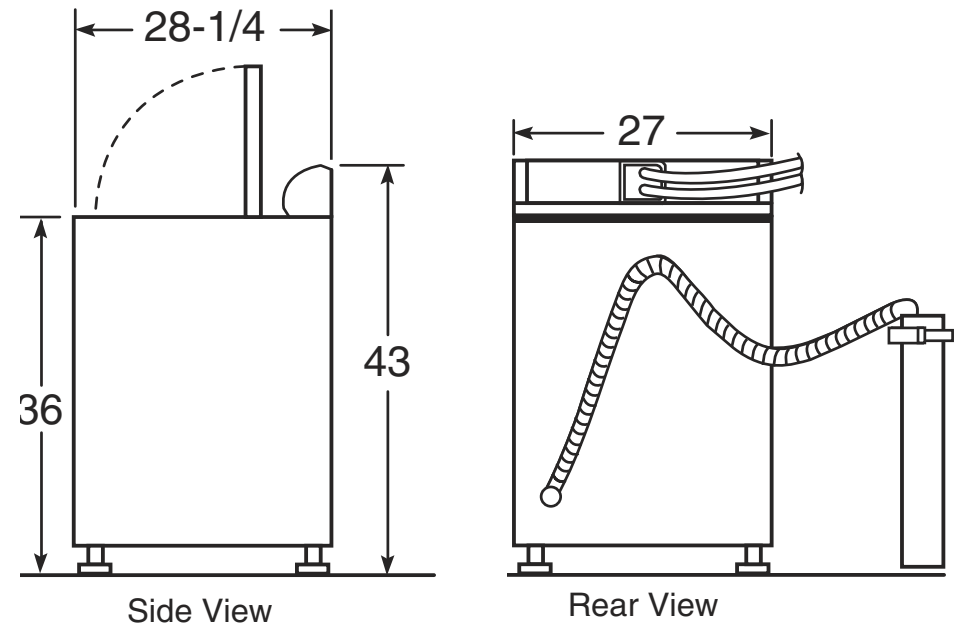

WPGT9360E

GE Profile Harmony™ 4.0 Cu. Ft. Capacity King-Size Washer with Stainless Steel Basket

Dimensions and Installation Information

Circuit Requirements: An individual, properly-grounded branch circuit, with a three-prong grounding-type receptacle, protected by a 15 or 20 amp circuit breaker or a time-delay fuse, is required.

Electrical Rating: 115V, 60Hz, 10A

Note: Washer wall outlet must be located within 36" of service code entry. Wall outlet must not be located behind dryer.

Installation Information: Before installing, consult installation instructions packed with product for current dimensional data.