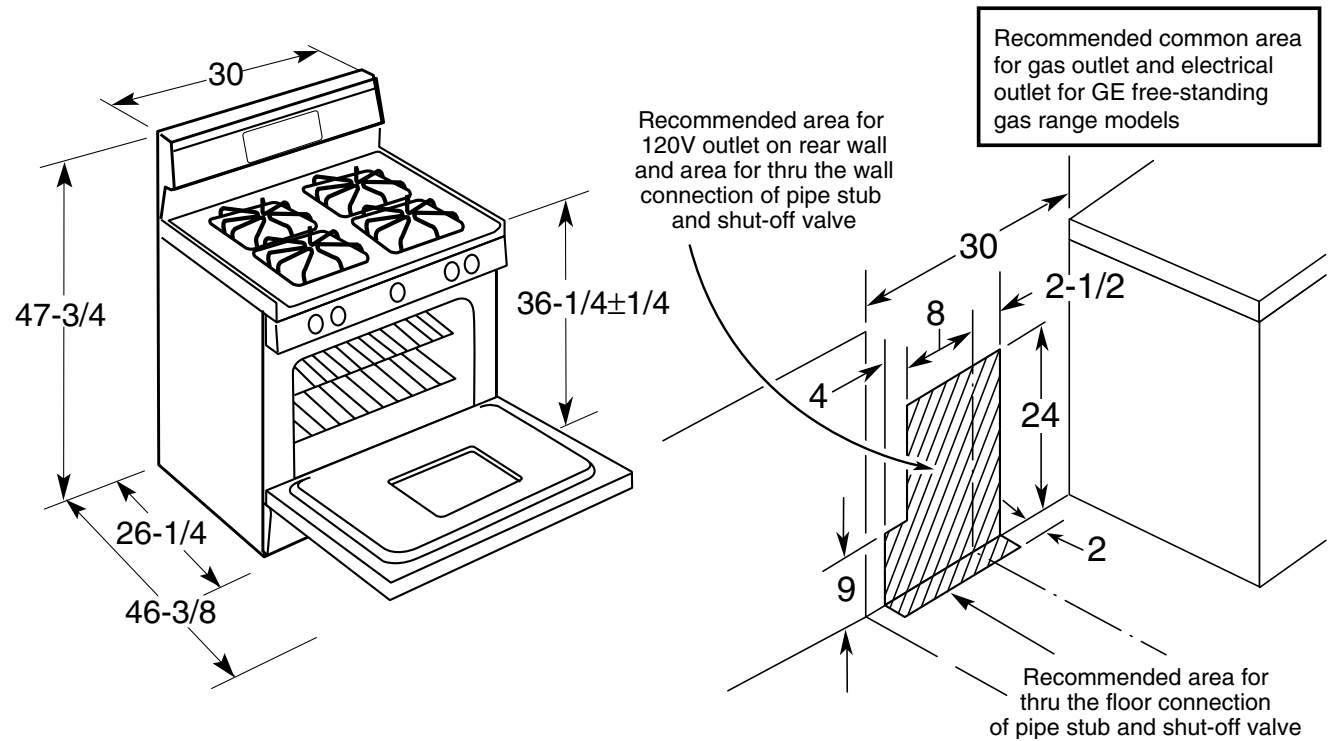

JGB918WEK/CEK/BEK

GE Profile™ 30" Free-Standing Double Oven Range

Dimensions and Installation Information

Note: Dimension from the wall to the front of the closed door handle is 29". Depth to front edge of cooktop 25-1/4".

Installation Information: Before installing, consult installation instructions packed with product for current dimensional data.

For answers to your Monogram,® GE Profile™ or GE® appliance questions, visit our website at ge.com or call GE Answer Center® service, 800.626.2000.

Dimension and installation information are shown in inches.

imagination at work

Specification Created 12/04

230568