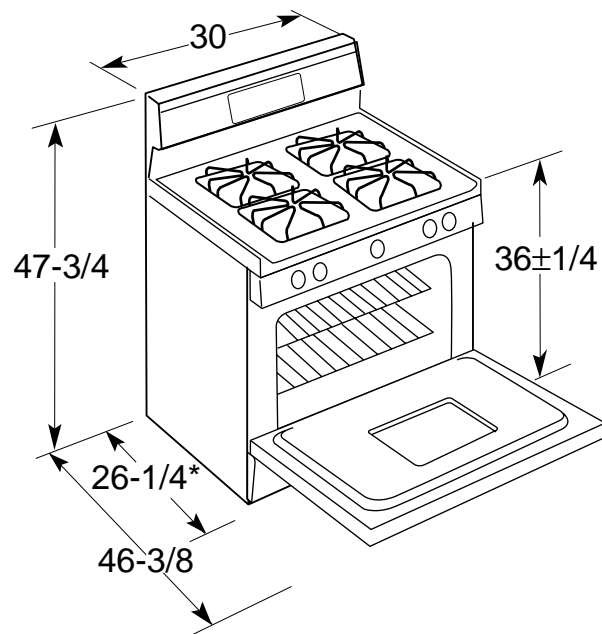

## JGB915BEF/CEF/SEF/WEF – GE Profile™ 30" Free-Standing Gas Range

### Dimensions (in inches) and Installation Information

\*Dimension From the wall to the front of the closed door handle is 29".

Recommended area for 120V outlet on rear wall and area for thru the wall connection of pipe stub and shut-off valve