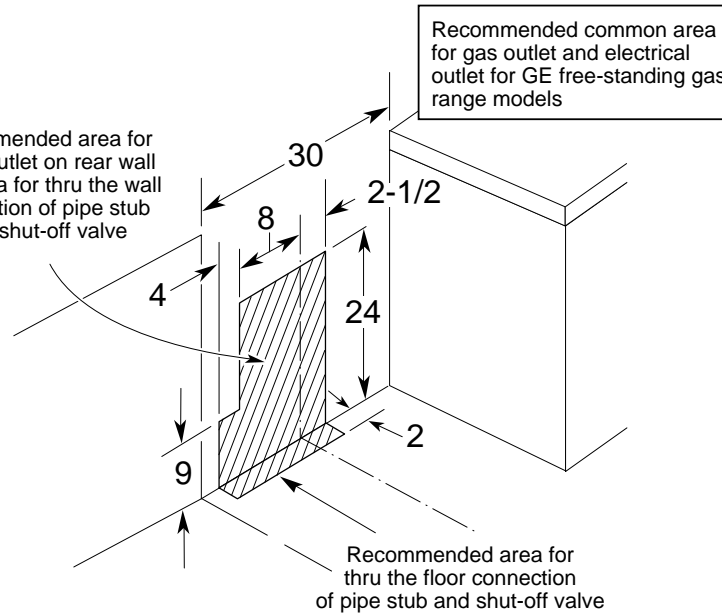

## JGB915BEF/CEF/SEF/WEF – GE Profile™ 30" Free-Standing Gas Range

### Dimensions (in inches) and Installation Information

\*Dimension From the wall to the front of the closed door handle is 29".

Recommended area for 120V outlet on rear wall and area for thru the wall connection of pipe stub and shut-off valve

**Installation Information:** Before installing, consult installation instructions packed with product for current dimensional data.

All GE ranges are equipped with an Anti-Tip device. The installation of this device is an important, required step in the installation of the range.