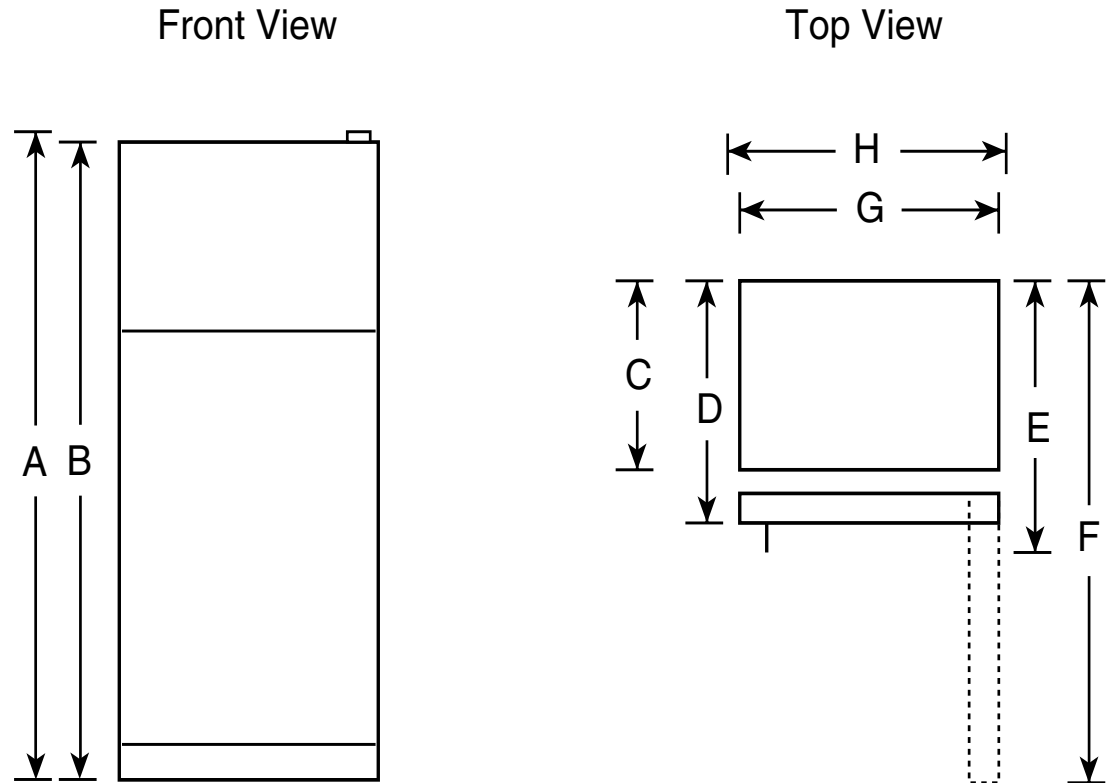

### Dimensions and Installation Information (in inches)

Overall Dimensions	Height to top of hinge (in.) <b>A</b>	67-1/2
	Height to top of case (in.) <b>B</b>	66-7/8
	Case depth without door (in.) <b>C†</b>	27-5/8
	Case depth less door handle (in.) <b>D†</b>	31-5/8
	Case depth with door handle (in.) <b>E†</b>	33-5/8
	Depth with fresh food door open 90° (in.) <b>F†</b>	63
	Width (in.) <b>G</b>	32-7/8
	Width with door open 90° inc. door handle (in.) <b>H</b>	35
Air Clearances	Each side (in.)	1/8
	Top (in.)	1
	Back (in.)	1