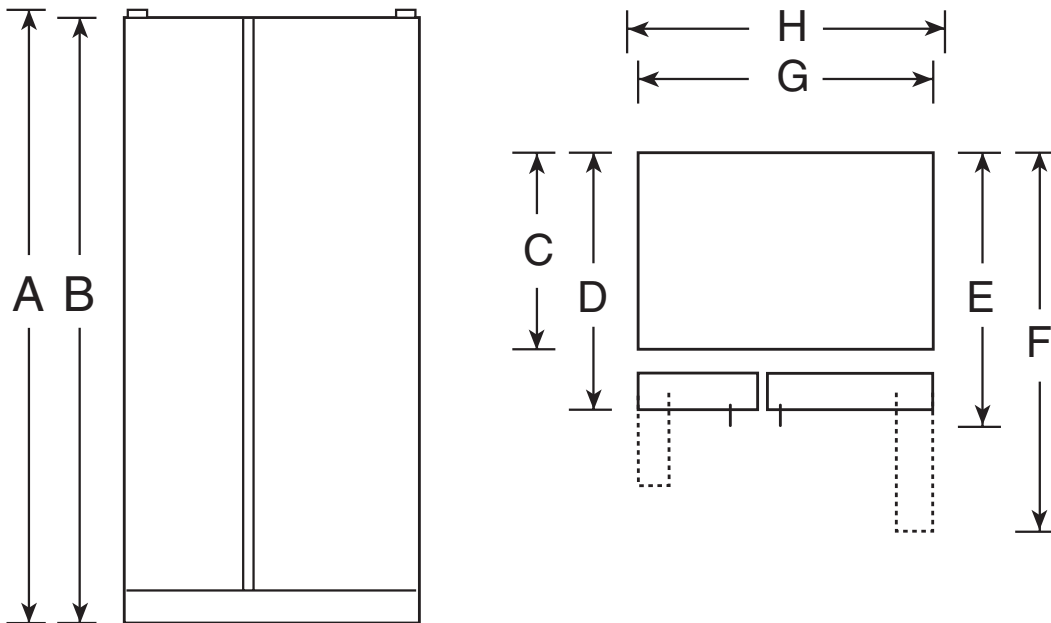

Profile™

PSS26MSR – GE Profile Arctica® ENERGY STAR® 25.5 Cu. Ft. Stainless Side-By-Side Refrigerator with Dispenser

Dimensions (in inches)

Overall Dimensions	Height to top of hinge (in.) A	69-1/4
	Height to top of case (in.) B	68-3/4
	Case depth without door (in.) C†	28
	Case depth less door handle (in.) D†	32-1/4
	Case depth with door handle (in.) E†	34-11/16
	Depth with fresh food door open 90° (in.) F†	50-1/16
	Width (in.) G	35-3/4
Air Clearances	Width with door open 90° with door handle (in.) H	36-1/4
	Each side (in.)	1/8
	Top (in.)	1
	Back (in.)	1

†Water hook-up fits in back air clearance when calculating installation depth. If installed against a wall, allow clearance of 14-3/16" on freezer side to remove ice bin.

To remove fresh food pans, remove door bins.

Clearance required to remove fresh food full-size pan without disassembling: 18-15/16.

Plus, allow additional space for any necessary leveling adjustments.

Total volume and shelf area are calculated by the Association of Home Appliance Manufacturers' standards.