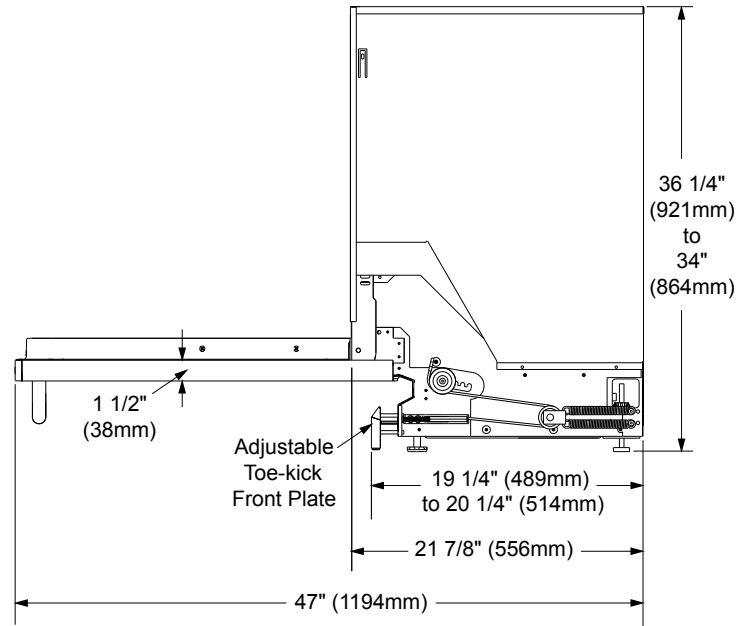

## 30" Wide Dishwashers

1/2

## PLANNING GUIDE

**CUTOUT DIMENSIONS**

**OVERALL DIMENSIONS SIDE VIEW**

**OVERALL DIMENSIONS SIDE VIEW WITH DOOR OPEN**

**NOTE:**

- Dishwasher is supplied with a 48" (1219mm) power cord with a three prong grounded plug.

# ED30, ID30

**OVERALL DIMENSIONS  
FRONT VIEW**

**CUSTOM PANEL INSTALLATION  
(ID MODEL ONLY)**

**KEYHOLE LOCATIONS**

Model No.	Width	Maximum Height	Maximum Thickness
ID30	30" (762mm)	29" (737mm)	3/4" (19mm)

**CUSTOM PANEL OVERALL DIMENSIONS  
(ID MODEL ONLY)**