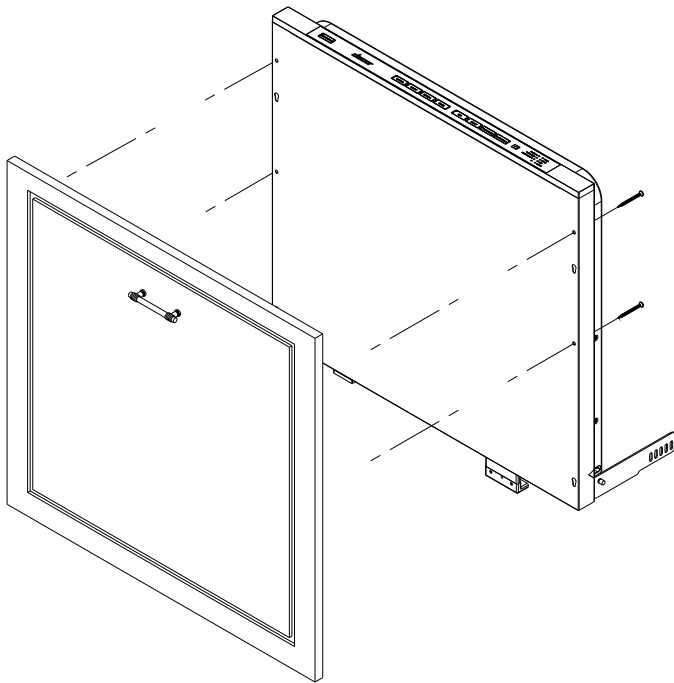

## PLANNING GUIDE

**CUTOUT DIMENSIONS**

**OVERALL DIMENSIONS SIDE VIEW**

**OVERALL DIMENSIONS SIDE VIEW WITH DOOR OPEN**

**NOTE:**

- Dishwasher is supplied with a 48" (1219mm) power cord with a three prong grounded plug.

# ED30, ID30

**OVERALL DIMENSIONS  
FRONT VIEW**

**CUSTOM PANEL INSTALLATION  
(ID MODEL ONLY)**

**KEYHOLE LOCATIONS**

Model No.	Width	Maximum Height	Maximum Thickness
ID30	30" (762mm)	29" (737mm)	3/4" (19mm)