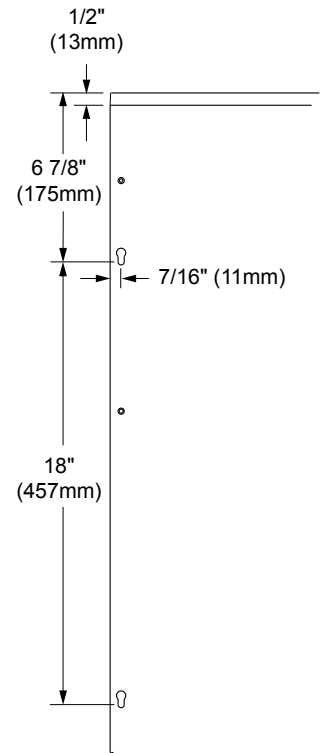

## 30" Wide Dishwashers

1/2

## PLANNING GUIDE

**CUTOUT DIMENSIONS**

**OVERALL DIMENSIONS SIDE VIEW**

**OVERALL DIMENSIONS SIDE VIEW WITH DOOR OPEN**

**NOTE:**

- Dishwasher is supplied with a 48" (1219mm) power cord with a three prong grounded plug.

# ED30, ID30

**OVERALL DIMENSIONS  
FRONT VIEW**

**CUSTOM PANEL INSTALLATION  
(ID MODEL ONLY)**

**KEYHOLE LOCATIONS**

Model No.	Width	Maximum Height	Maximum Thickness
ID30	30" (762mm)	29" (737mm)	3/4" (19mm)

**CUSTOM PANEL OVERALL DIMENSIONS  
(ID MODEL ONLY)**