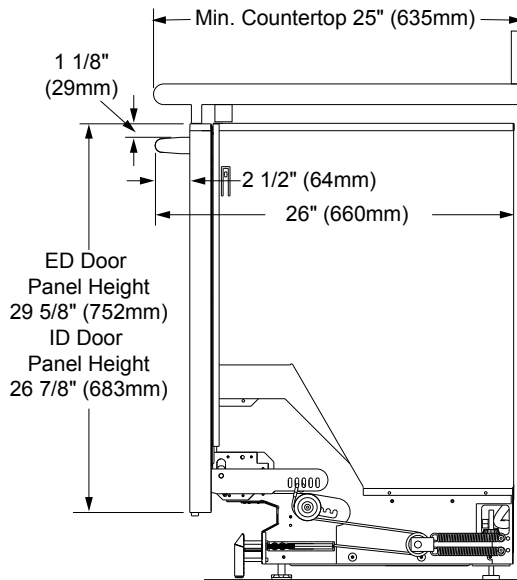

## 30" Wide Dishwashers

1/2

## PLANNING GUIDE

**CUTOUT DIMENSIONS**

**OVERALL DIMENSIONS SIDE VIEW**

**OVERALL DIMENSIONS SIDE VIEW WITH DOOR OPEN**

**NOTE:**

- Dishwasher is supplied with a 48" (1219mm) power cord with a three prong grounded plug.

# ED30, ID30

**OVERALL DIMENSIONS  
FRONT VIEW**

**CUSTOM PANEL INSTALLATION  
(ID MODEL ONLY)**

**KEYHOLE LOCATIONS**

Model No.	Width	Maximum Height	Maximum Thickness
ID30	30" (762mm)	29" (737mm)	3/4" (19mm)

**CUSTOM PANEL OVERALL DIMENSIONS  
(ID MODEL ONLY)**