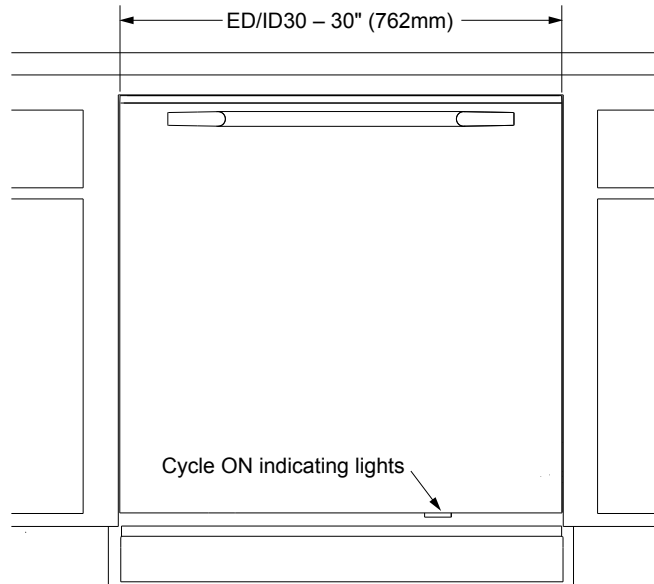

## PLANNING GUIDE

**CUTOUT DIMENSIONS**

**OVERALL DIMENSIONS SIDE VIEW**

**OVERALL DIMENSIONS SIDE VIEW WITH DOOR OPEN**

**NOTE:**

- Dishwasher is supplied with a 48" (1219mm) power cord with a three prong grounded plug.

# ED30, ID30

**OVERALL DIMENSIONS  
FRONT VIEW**

**CUSTOM PANEL INSTALLATION  
(ID MODEL ONLY)**

**KEYHOLE LOCATIONS**

Model No.	Width	Maximum Height	Maximum Thickness
ID30	30" (762mm)	29" (737mm)	3/4" (19mm)

**CUSTOM PANEL OVERALL DIMENSIONS  
(ID MODEL ONLY)**