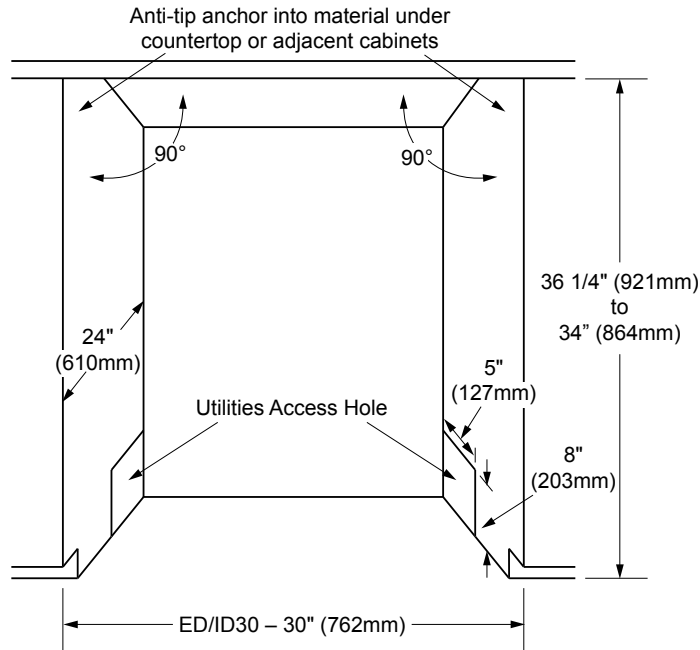

## 30" Wide Dishwashers

1/2

## PLANNING GUIDE

**CUTOUT DIMENSIONS**

**OVERALL DIMENSIONS SIDE VIEW**

**OVERALL DIMENSIONS SIDE VIEW WITH DOOR OPEN**

**NOTE:**

- Dishwasher is supplied with a 48" (1219mm) power cord with a three prong grounded plug.

# ED30, ID30

**OVERALL DIMENSIONS  
FRONT VIEW**

**CUSTOM PANEL INSTALLATION  
(ID MODEL ONLY)**

**KEYHOLE LOCATIONS**

Model No.	Width	Maximum Height	Maximum Thickness
ID30	30" (762mm)	29" (737mm)	3/4" (19mm)

**CUSTOM PANEL OVERALL DIMENSIONS  
(ID MODEL ONLY)**