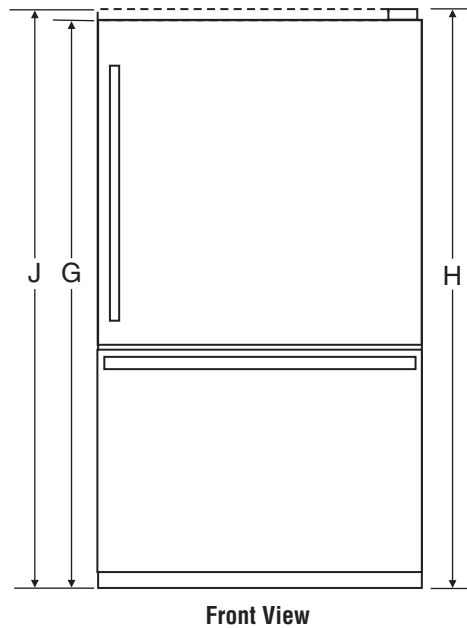

BOTTOM-FREEZER REFRIGERATORS

Front View

Style of product may vary from picture

PRODUCT DIMENSIONS

	INCHES	CENTIMETERS
A	29 5/8	75.2
B ¹	33 1/4	84.5
C	28	71.1
D ²	30 3/4	78.1
E ³	59 1/8	150.2
F ⁴	32 3/8	82.2
G ⁵	65 5/8	166.7
H ⁶	66 7/8	169.9
J ⁷	N/A	N/A

MODEL SKU_s

MBL1956KES

NOTES:

1. Depth with doors closed, including handle.
2. Depth with doors closed, excluding handle.
3. Depth with doors open at 90 degrees.
4. Width with doors open at 90 degrees, including handles.
5. Height to top of refrigerator
6. Height to top of refrigerator including door hinge.
7. Height to top of refrigerator door trim (if needed for trim models).
8. When installing refrigerator in or near a corner, allow enough room for door to open without interfering with cabinet drawers or hardware.