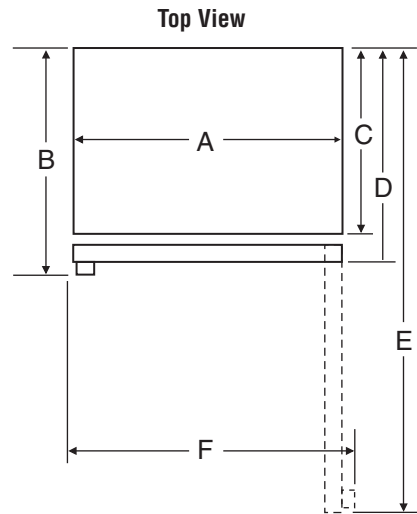

BOTTOM-FREEZER REFRIGERATORS

Front View

Style of product may vary from picture

PRODUCT DIMENSIONS

	INCHES	CENTIMETERS
A	29 5/8	75.2
B ¹	33 1/4	84.5
C	28	71.1
D ²	30 3/4	78.1
E ³	59 1/8	150.2
F ⁴	32 3/8	82.2
G ⁵	65 5/8	166.7
H ⁶	66 7/8	169.9
J ⁷	N/A	N/A

MODEL SKU_s

MBL1956KES

NOTES:

1. Depth with doors closed, including handle.
2. Depth with doors closed, excluding handle.
3. Depth with doors open at 90 degrees.
4. Width with doors open at 90 degrees, including handles.
5. Height to top of refrigerator
6. Height to top of refrigerator including door hinge.
7. Height to top of refrigerator door trim (if needed for trim models).
8. When installing refrigerator in or near a corner, allow enough room for door to open without interfering with cabinet drawers or hardware.