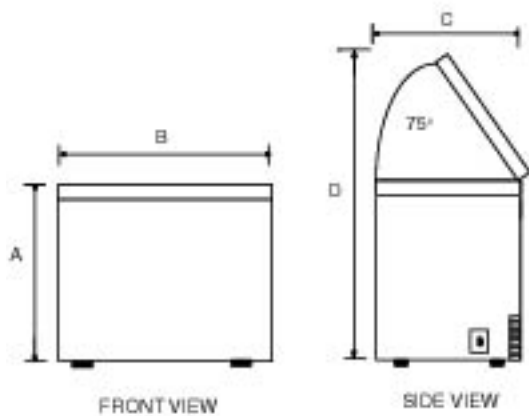

Chest Freezers

15 Cu. Ft. Models

Chest Freezer

Dimensions

■	Inches □	Centimeters
A ¹ □	35 □	88.9
B □	46 1/8 □	117.2
C □	29 3/8 □	74.6
D ² □	60 3/8 □	153.4

□

Notes:

1. □ Height with lid closed.
2. □ Height with lid open 75°.