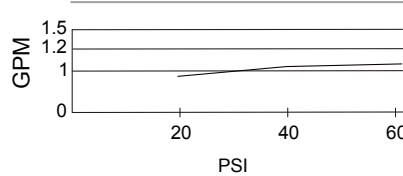

SPECIFICATIONS

LOGAN SQUARE™ TWO HANDLE WIDESPREAD LAVATORY FAUCET

Model

D304136

Description

- Ceramic disc valves
- 4 1/2" high spout, 3 3/4" spout length
- Metal lever handles
- With 50/50 pop up drain assembly
- 3 hole mount, 6" - 12" installation
- 1.2gpm (4.5L/min) maximum flow rate @60 psi
- Meets CEC Requirement

Flow Rate

Standards

NSF/ANSI 372

- NSF/ANSI 372

MEETS ASME A112.18.1M/A112.18.1

- ASME A112.18.1M/A112.18.1

- ADA Accessibility Guidelines for Buildings and Facilities - 309.4 Operation for Operable Parts

- WaterSense Pending