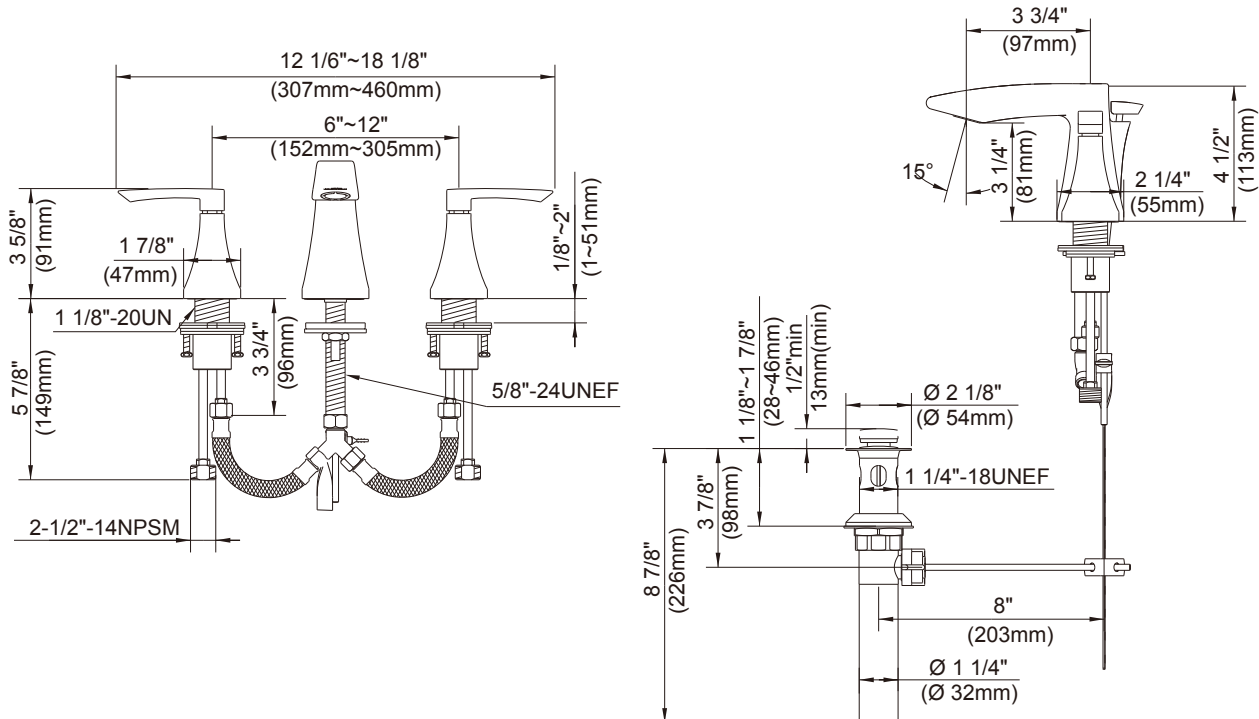

Warranty

Danze products are covered by a manufacturer's limited "lifetime" warranty for manufacturing defects.