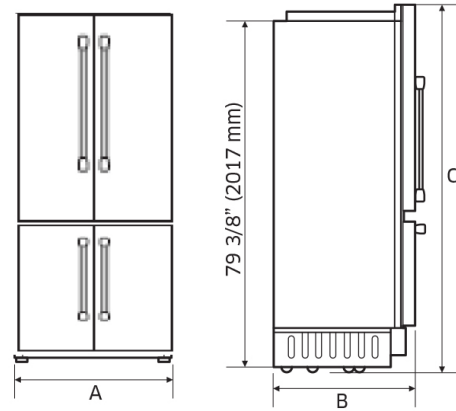

Weights & Dimensions

NET WEIGHT (LBS)	695.6
SHIPPING WEIGHT (LBS)	756.2
PRODUCT DIMENSIONS (W X H X D IN INCHES)	47 1/4 x 83 3/8 x 23 13/16
STANDARD CUTOUT REQUIRED (W X H X D IN INCHES)	47 1/2 x 84 x 24
FLUSH CUTOUT REQUIRED (W X H X D IN INCHES)	48 x 84 x 25

Accessories (Optional)

RAT48AMAASR/DA	48" 4-Door Built-In French Door Refrigerator panel kit, Silver Stainless
RAT48AMAAMS/DA	48" 4-Door Built-In French Door Refrigerator panel kit, Graphite Stainless
RAC48TKBBSR/DA	48" kick plate, Silver Stainless
RAC48TKBBMS/DA	48" kick plate, Graphite Stainless
RACOOWFAAAA/DA	Water filter for refrigeration
RACOODFAAAA/DA	Air filter for refrigeration DRF/DRR/DRW, set of 6

48-Inch Built-In French Door Refrigerator with SteelCool™

Product Dimensions

A - WIDTH (IN/MM)	47 3/4 / 1213
B - DEPTH (IN/MM)	25 / 635
C - HEIGHT (IN/MM)	83 3/8 / 2118
D - (IN/MM)	47 1/4 / 1200
D1 - WITH PANEL (IN/MM)	49 11/16 / 1262
D2 - WITH HANDLE (IN/MM)	55 7/32 / 1403
E - (IN/MM)	51 1/2 / 1308
F - (IN/MM)	23 45/64 / 602
G - (IN/MM)	50 25/64 / 1280

Installation Cutout Dimensions

A - WIDTH (IN/MM)	48 / 1220
B - DEPTH (IN/MM)	25 / 635
C - HEIGHT (IN/MM)	84 / 2134
D - (IN/MM)	28 / 712
E - (IN/MM)	80 / 2032