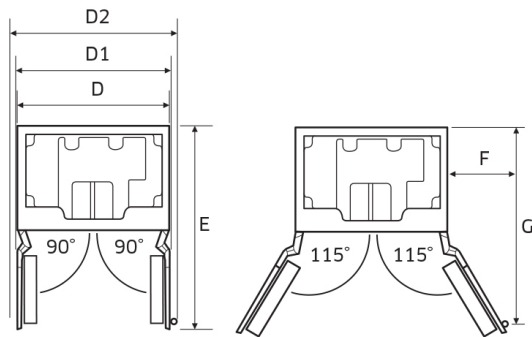

Weights & Dimensions

NET WEIGHT (LBS)	695.6
SHIPPING WEIGHT (LBS)	756.2
PRODUCT DIMENSIONS (W X H X D IN INCHES)	47 1/4 x 83 3/8 x 23 13/16
STANDARD CUTOUT REQUIRED (W X H X D IN INCHES)	47 1/2 x 84 x 24
FLUSH CUTOUT REQUIRED (W X H X D IN INCHES)	48 x 84 x 25

48-Inch Built-In French Door Refrigerator with SteelCool™

Product Dimensions

A - WIDTH (IN/MM)	47 3/4 / 1213
B - DEPTH (IN/MM)	25 / 635
C - HEIGHT (IN/MM)	83 3/8 / 2118
D - (IN/MM)	47 1/4 / 1200
D1 - WITH PANEL (IN/MM)	49 11/16 / 1262
D2 - WITH HANDLE (IN/MM)	55 7/32 / 1403
E - (IN/MM)	51 1/2 / 1308
F - (IN/MM)	23 45/64 / 602
G - (IN/MM)	50 25/64 / 1280

Installation Cutout Dimensions

A - WIDTH (IN/MM)	48 / 1220
B - DEPTH (IN/MM)	25 / 635
C - HEIGHT (IN/MM)	84 / 2134
D - (IN/MM)	28 / 712
E - (IN/MM)	80 / 2032