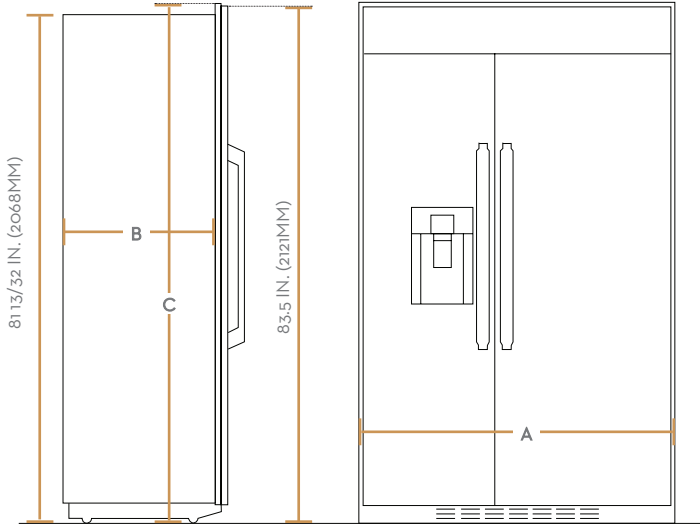

## DIMENSIONS & WEIGHT

APPLIANCE DIMENSIONS (W X H X D) (IN.)	42" X 83 1/2" X 25 13/16"
REQUIRED CUTOUT SIZE (W X H X D) (IN.)	41 1/2" X 84" X 24"
NET WEIGHT (LBS)	573.2

## TEMPERATURE RANGES

REFRIGERATOR	34°(1°) TO 44°(7°)
REFRIGERATOR - POWER COOL	34°(1°)
FREEZER	5°(-15°) TO -8° (-23°)
FREEZER - POWER FREEZE	-8° (-23°)

## APPLIANCE DIMENSIONS

A (WIDTH)	42" (1,066.8MM)
B (CHASSIS DEPTH)	24 5/8" (625.5MM)
C (HEIGHT)	83 1/2" (2,120.9MM)

## INSTALLATION CUTOUT DIMENSIONS

A (WIDTH)	41 1/2" (1,054.1MM)
B (DEPTH)	24" (609.6MM)
C (HEIGHT)	84" (2,136.6MM)