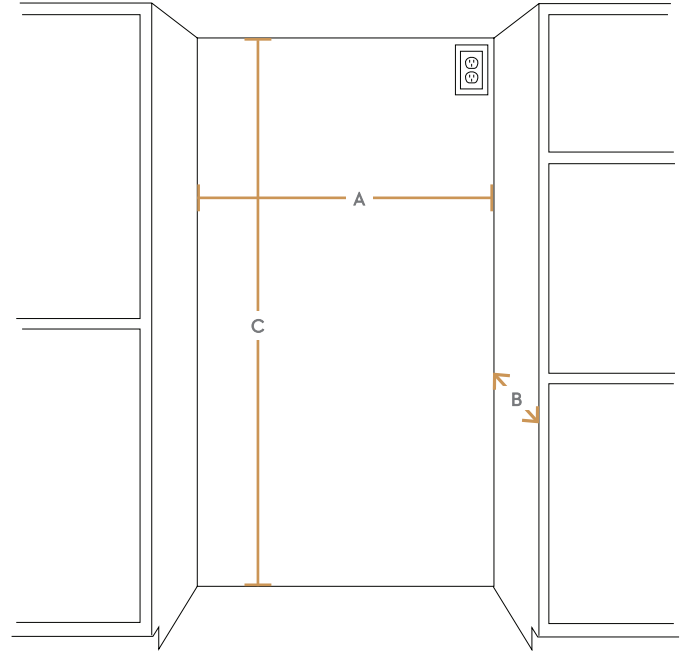

## DIMENSIONS & WEIGHT

APPLIANCE DIMENSIONS (W X H X D) (IN.)	42" X 83 1/2" X 25 13/16"
REQUIRED CUTOUT SIZE (W X H X D) (IN.)	41 1/2" X 84" X 24"
NET WEIGHT (LBS)	573.2

## APPLIANCE DIMENSIONS

A (WIDTH)	42" (1,066.8MM)
B (CHASSIS DEPTH)	24 5/8" (625.5MM)
C (HEIGHT)	83 1/2" (2,120.9MM)

## INSTALLATION CUTOUT DIMENSIONS

A (WIDTH)	41 1/2" (1,054.1MM)
B (DEPTH)	24" (609.6MM)
C (HEIGHT)	84" (2,136.6MM)