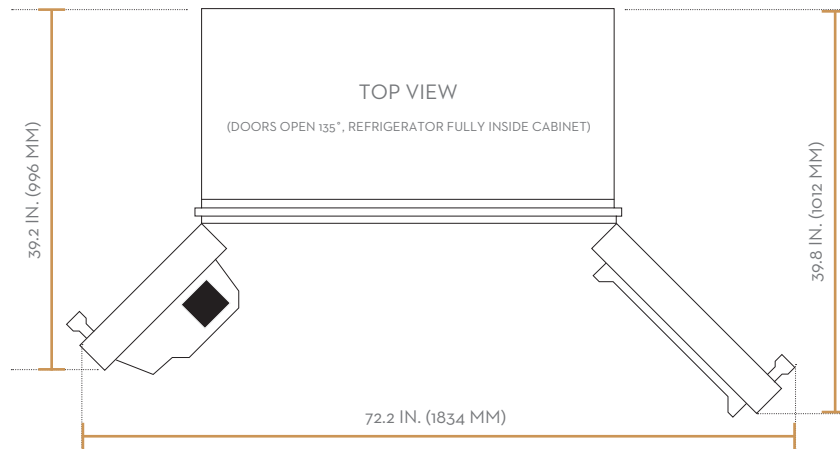

## TEMPERATURE RANGES

REFRIGERATOR	34°(1°) TO 44°(7°)
REFRIGERATOR - POWER COOL	34°(1°)
FREEZER	5°(-15°) TO -8° (-23°)
FREEZER - POWER FREEZE	-8° (-23°)

# 42-INCH BUILT IN SIDE-BY-SIDE REFRIGERATOR STAINLESS STEEL

## APPLIANCE DIMENSIONS

A (WIDTH)	42" (1,066.8MM)
B (CHASSIS DEPTH)	24 5/8" (625.5MM)
C (HEIGHT)	83 1/2" (2,120.9MM)

## INSTALLATION CUTOUT DIMENSIONS

A (WIDTH)	41 1/2" (1,054.1MM)
B (DEPTH)	24" (609.6MM)
C (HEIGHT)	84" (2,136.6MM)