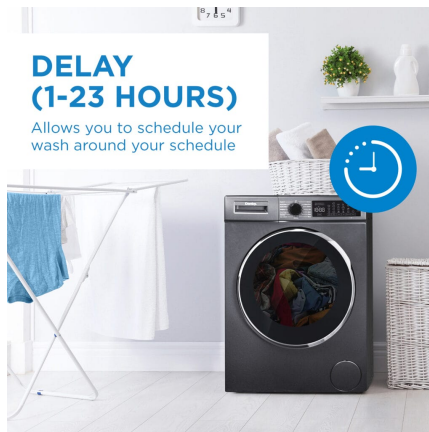

CHILD LOCK

Child lock ensures machine safety during operation

DELAY (1-23 HOURS)

Allows you to schedule your wash around your schedule

STAINLESS STEEL DRUM

Tough on stains but gentle on clothes

FEATURES

- Danby Dual Jet for an efficient and effective wash
- My Cylce: 15 Wash Cycles with 5 Temp Settings
- Delay (1-24 hours): Allows you to schedule your wash around your schedule
- Steam Wash Function: Reduces viruses and bacteria while being gentle on fabrics
- Stainless Steel Drum: Tough on stains but gentle on clothes
- Fast spin: 1400 RPM Spin Speed will get more laundry done faster by reducing drying time
- E-Star: Energy and water efficient without comprising on performance
- 24 Months in home Warranty: Industry leading warranty for peace of mind.
- Stackable Design with matching Dryer- stacking kit (DLS024D1DSDB) sold separately for DDY040D1DSDB and DWM022D1DSDB

SPECIFICATIONS

Appearance

Colour Silver

Capacity

Capacity 2.2 cu.ft

Performance

Decibel Rating (High) 55 dBs

Power