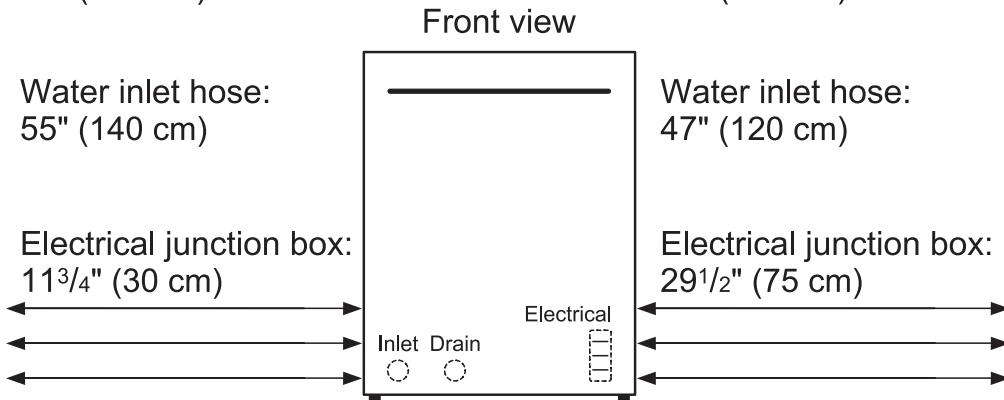

DIMENSIONS & WEIGHT

Overall Appliance Dimensions (HxWxD) (in)	34 1/16" x 23 9/16" x 22 9/16"
Required Cutout Size (HxWxD) (in)	34 1/8" x 24" x 24"
Adjustable Feet	Yes
Net Weight (lbs)	102 lbs

ACCESSORIES (INCLUDED)

DWHD860RFP
STAR-SAPPHIRE® 8-PROGRAM DISHWASHER
 PROFESSIONAL SERIES HANDLE

DISHWASHER & CUTOUT DIMENSIONS

Drain hose:
63" (160 cm)

Drain hose:
59" (150 cm)

Water inlet hose:
55" (140 cm)

Water inlet hose:
47" (120 cm)

Electrical junction box:
11³/₄" (30 cm)

Electrical junction box:
29¹/₂" (75 cm)

All connections are at the rear of the appliance.
 Extension for drain hose available as accessory.
 Power cord for connection to electrical outlet (3-prong plug)
 available as accessory.