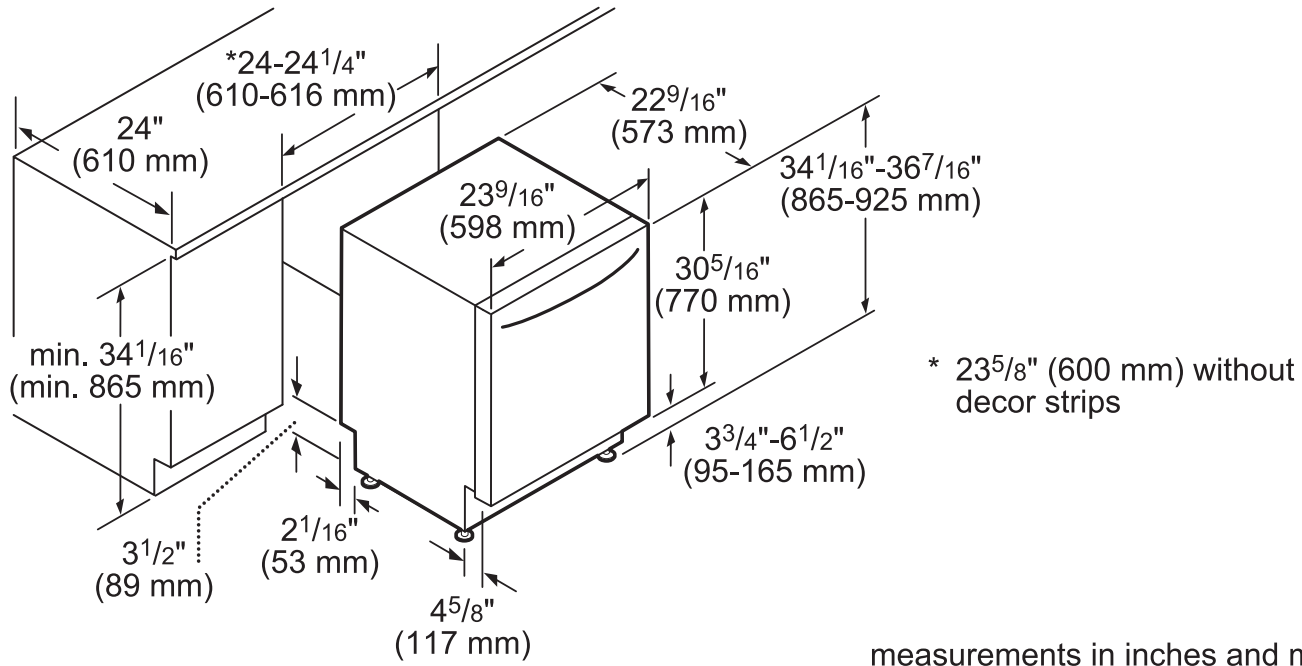

DIMENSIONS & WEIGHT

Overall Appliance Dimensions (HxWxD) (in)	34 1/16" x 23 9/16" x 22 9/16"
Required Cutout Size (HxWxD) (in)	34 1/8" x 24" x 24"
Adjustable Feet	Yes
Net Weight (lbs)	102 lbs

ACCESSORIES (INCLUDED)

DWHD860RFP
STAR-SAPPHIRE® 8-PROGRAM DISHWASHER
 PROFESSIONAL SERIES HANDLE

DISHWASHER & CUTOUT DIMENSIONS

Drain hose:
63" (160 cm)

Drain hose:
59" (150 cm)

Water inlet hose:
55" (140 cm)

Water inlet hose:
47" (120 cm)