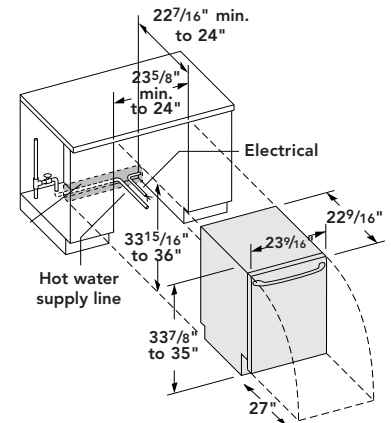

The Rackmatic® feature allows automatic height adjustment without having to remove a rack.

ENERGY STAR® qualified

Custom Panel Dimensions

SKU	DWHD64EF
Stainless Steel with Professional Handle	-
Stainless Steel with Classic Pro Handle	-
Stainless Steel with Masterpiece Handle	-
Fully Integrated	■
Control	Stainless Steel with Push Buttons
Display	LED Countdown
Wash Cycles	6
PowerBoost	■
Time Delay	■
18/10 Stainless Steel Tub	■
Nylon Coated Racks	■
Motor and Pump Protected by Solid Base	■
Ball Bearing Latch	■
PowerBeam	■
Turbidity Sensor	■
Particle Sensor	-
Load Sensing System	-
Speciality Glass Rack Insert	-
Advanced Filtration	3 Stage
Leak Protection w/ Auto Shutoff	■
HygieneDry	■
Hidden Heating Element	■
Decibel Rating	46
Dual Pump System	■
Suspension Motor	■
Insulation	Triple Layer

Dishwasher with Cutout*

Openings for electrical, water and drain lines must be installed in the shaded area. Approx. area size: 3 1/2" from floor, 11 5/16" from back wall, width as shown.

Model No.

Custom Panel Dimensions

Notes: All height, width and depth dimensions are shown in inches. *Please refer to installation instructions prior to making cutout. For complete details see care and use manual. Dishwashers are UL and CUL approved. For immediate critical installation dimensions by fax, use your fax handset and call (775) 833-3600. Use code #8030 for a directory of Thermador products.