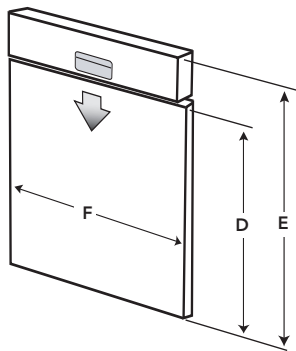

The Rackmatic® feature allows automatic height adjustment without having to remove a rack.

ENERGY STAR® qualified

Custom Panel Dimensions

SKU	DWHD64EF
Stainless Steel with Professional Handle	-
Stainless Steel with Classic Pro Handle	-
Stainless Steel with Masterpiece Handle	-
Fully Integrated	■
Control	Stainless Steel with Push Buttons
Display	LED Countdown
Wash Cycles	6
PowerBoost	■
Time Delay	■
18/10 Stainless Steel Tub	■
Nylon Coated Racks	■
Motor and Pump Protected by Solid Base	■
Ball Bearing Latch	■
PowerBeam	■
Turbidity Sensor	■
Particle Sensor	-
Load Sensing System	-
Speciality Glass Rack Insert	-
Advanced Filtration	3 Stage
Leak Protection w/ Auto Shutoff	■
HygieneDry	■
Hidden Heating Element	■
Decibel Rating	46
Dual Pump System	■
Suspension Motor	■
Insulation	Triple Layer

Dishwasher with Cutout*

Openings for electrical, water and drain lines must be installed in the shaded area. Approx. area size: 3 1/2" from floor, 11 5/16" from back wall, width as shown.

Model No.

Custom Panel Dimensions