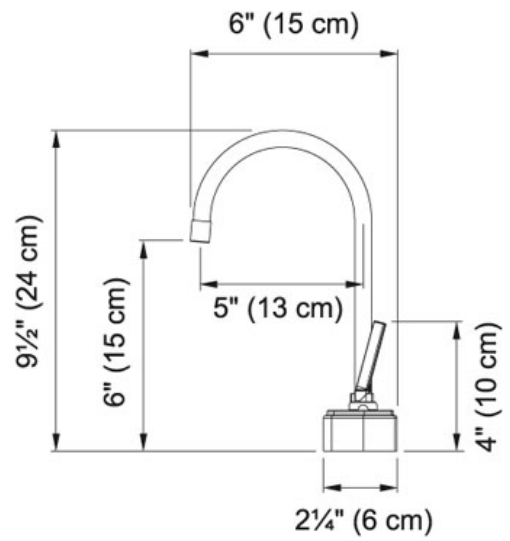

SPECIFICATION SHEET

PRODUCT FAMILY: Point of Use and Filtration FINISH: Satin Nickel SERIES: COLD WATER ONLY MODEL: DW8080

Product Information

FUN#	120.0278.120
US Part Number	DW8080
	Cold Water Dispenser