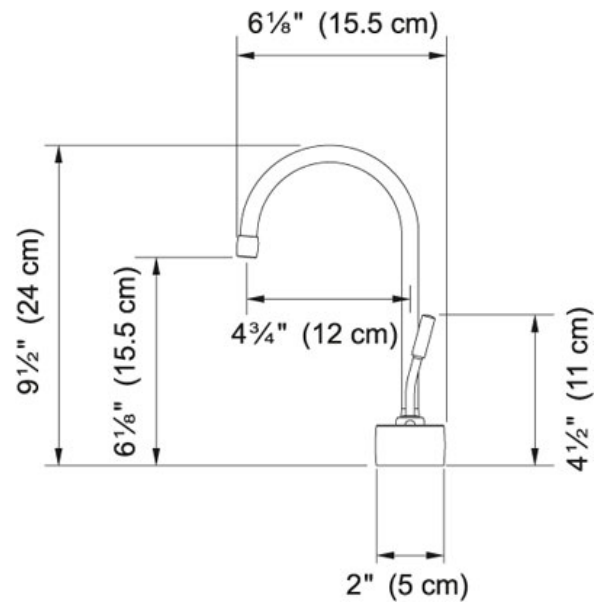

SPECIFICATION SHEET

PRODUCT FAMILY: Point of Use and Filtration FINISH: Satin Nickel SERIES: COLD WATER ONLY MODEL: DW7080

Product Information

FUN#	120.0296.732
US Part Number	DW7080
	Cold Water Dispenser