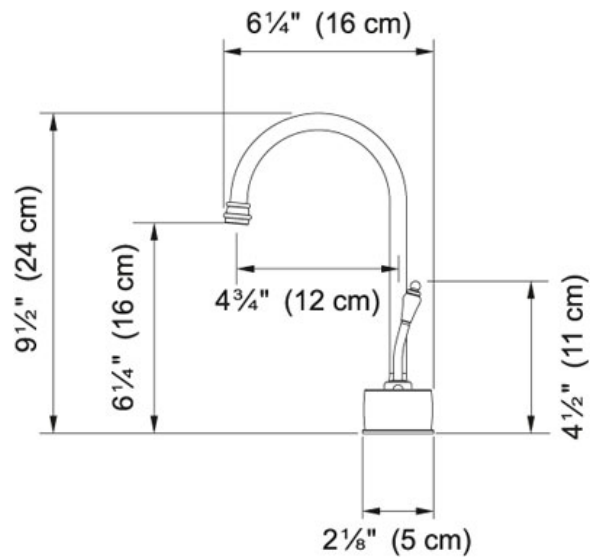

# SPECIFICATION SHEET

PRODUCT FAMILY: Point of Use and Filtration FINISH: Old World Bronze SERIES: COLD WATER ONLY MODEL: DW6160

## Product Information

**FUN#** 120.0296.715  
Cold Water Dispenser

**Accessories**

133.0171.120

133.0204.098

**Suggested Products**

133.0171.120

133.0204.098