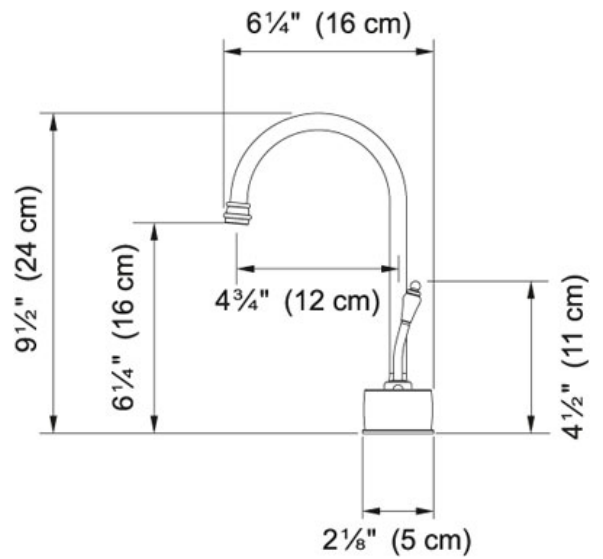

SPECIFICATION SHEET

PRODUCT FAMILY: Point of Use and Filtration FINISH: Polished Chrome SERIES: COLD WATER ONLY MODEL: DW6100

Product Information

FUN# 120.0296.713

Cold Water Dispenser

Suggested Products

133.0171.120