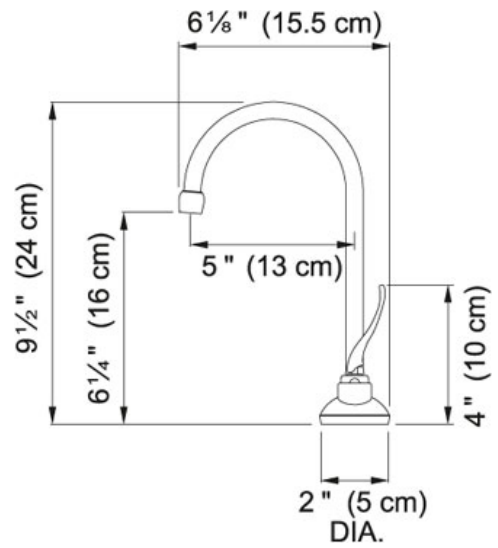

SPECIFICATION SHEET

PRODUCT FAMILY: Point of Use and Filtration FINISH: Polished Chrome SERIES: COLD WATER ONLY MODEL: DW5000

Product Information

FUN#	120.0296.701
US Part Number	DW5000
	Cold Water Dispenser