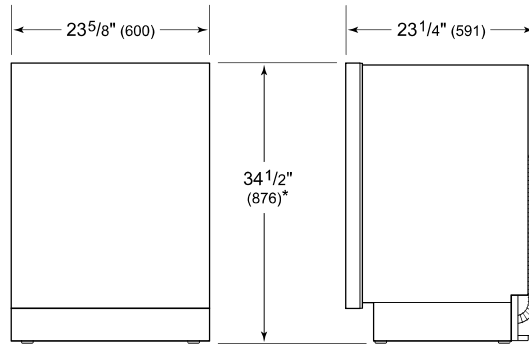

DIMENSIONS