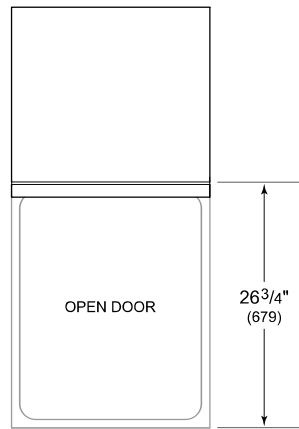

*33 3/4" (857) MIN TO 34 3/4" (883) MAX