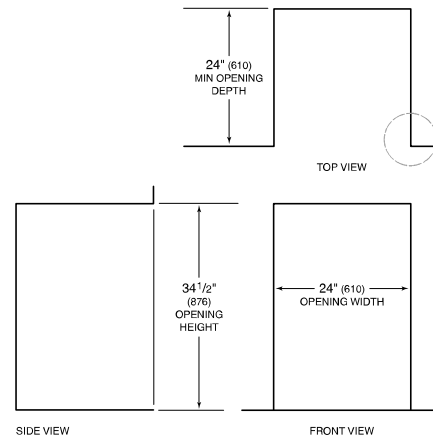

24" INSTALLATION