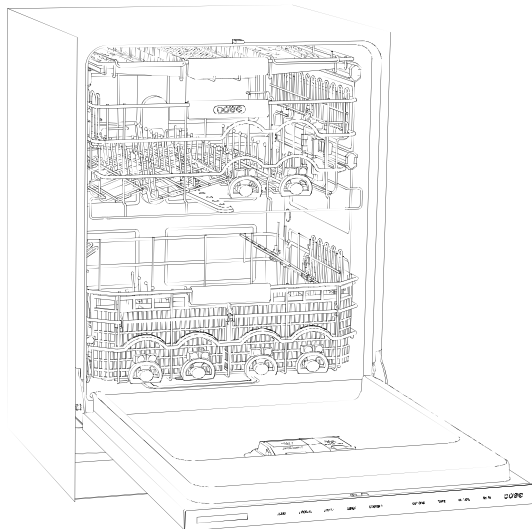

INTERIOR VIEW