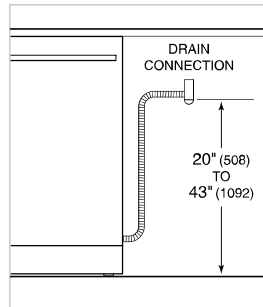

PRODUCT SPECIFICATIONS

Model	DW2451WS
Dimensions	23 5/8"W x 34 1/2"H x 23 1/4"D
Door Clearance	26 3/4"
Sound Level	41 dBA (Model and cycle/option dependent)
Electrical Supply	115 VAC, 60 Hz
Electrical Service	15 amp dedicated circuit
Receptacle	3-prong grounding-type
Cord Length	6'
Water Connection	5' braided tubing with 3/8" female compression fitting
Drain Connection	5' (1.5 m) corrugated tubing
Plumbing Pressure	30–140 psi

ELECTRICAL

PLUMBING

COVE OPENING WIDTH Cove dishwashers accommodate varying opening widths. A 23 5/8" (60 cm) width provides minimum reveals and is ideal for new construction. A 24" width is also common; however, reveals for a 24" opening will be larger than the reveals for a 23 5/8" opening unless the panel width is adjusted accordingly. 24" and 60 cm stainless steel panels are available and must be specified accordingly.

PANEL SPECIFICATIONS For complete panels specifications including width/height, weight requirements and thickness requirements visit subzero-wolf.com/reveal.

INTERIOR VIEW

This illustration is intended for interior reference only and may not represent the exterior of the model being specified.

DIMENSIONS

*33 3/4" (857) MIN TO 34 3/4" (883) MAX

24" INSTALLATION