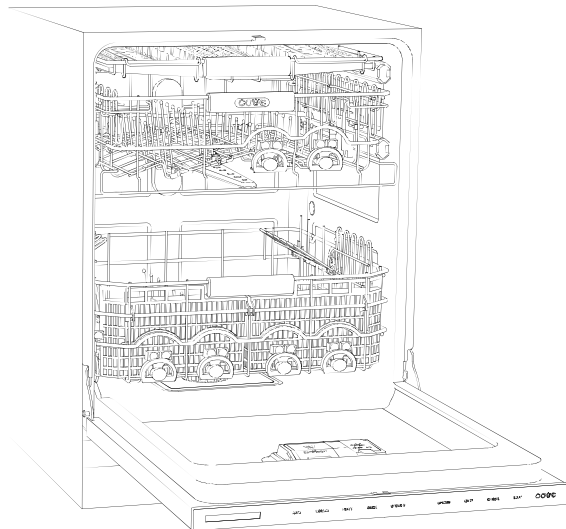

HANDLE ACCESSORIES

PRO

TUBULAR

PRODUCT DETAILS

DISHWASHER

- 4 LED lights (2 sides; 2 top)
- 43 spray jets across 3 spray arms
- Four-stage, fine mesh filter
- Adjustable stemware rail
- Adjustable cup shelf
- Height-adjustable middle rack
- Easy-glide bottom rack
- Upper silverware rack
- One large utensil basket
- Fold-down tines on lower and middle racks
- Water softener

PRODUCT SPECIFICATIONS

Model	DW2451WS/ADA
Dimensions	23 5/8"W x 32 1/2"H x 23 1/4"D
Door Clearance	25"
Sound Level	41 dBA (Model and cycle/option dependent)
Electrical Supply	115 VAC, 60 Hz
Electrical Service	15 amp dedicated circuit
Receptacle	3-prong grounding-type
Cord Length	6'
Water Connection	5' braided tubing with 3/8" female compression fitting
Drain Connection	5' (1.5 m) corrugated tubing
Plumbing Pressure	30–140 psi

ELECTRICAL

PLUMBING

COVE OPENING WIDTH Cove dishwashers accommodate varying opening widths. A 23 5/8" (60 cm) width provides minimum reveals and is ideal for new construction. A 24" width is also common; however, reveals for a 24" opening will be larger than the reveals for a 23 5/8" opening unless the panel width is adjusted accordingly. 24" and 60 cm stainless steel panels are available and must be specified accordingly.

PANEL SPECIFICATIONS For complete panels specifications including width/height, weight requirements and thickness requirements visit subzero-wolf.com/reveal.

INTERIOR VIEW

This illustration is intended for interior reference only and may not represent the exterior of the model being specified.