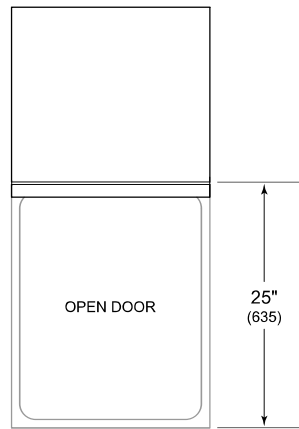

PRODUCT SPECIFICATIONS

Model	DW2451WS/ADA
Dimensions	23 5/8"W x 32 1/2"H x 23 1/4"D
Door Clearance	25"
Sound Level	41 dBA (Model and cycle/option dependent)
Electrical Supply	115 VAC, 60 Hz
Electrical Service	15 amp dedicated circuit
Receptacle	3-prong grounding-type
Cord Length	6'
Water Connection	5' braided tubing with 3/8" female compression fitting
Drain Connection	5' (1.5 m) corrugated tubing
Plumbing Pressure	30–140 psi

ELECTRICAL

PLUMBING

COVE OPENING WIDTH Cove dishwashers accommodate varying opening widths. A 23 5/8" (60 cm) width provides minimum reveals and is ideal for new construction. A 24" width is also common; however, reveals for a 24" opening will be larger than the reveals for a 23 5/8" opening unless the panel width is adjusted accordingly. 24" and 60 cm stainless steel panels are available and must be specified accordingly.

PANEL SPECIFICATIONS For complete panels specifications including width/height, weight requirements and thickness requirements visit subzero-wolf.com/reveal.

INTERIOR VIEW

This illustration is intended for interior reference only and may not represent the exterior of the model being specified.

DIMENSIONS

*31 7/8" (810) MIN TO 32 7/8" (835) MAX

60 CM INSTALLATION

NOTE: 3 1/2" (89) finished returns will be visible and should be finished to match cabinetry.