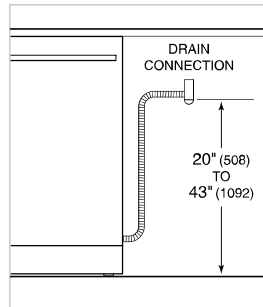

HANDLE ACCESSORIES

PRO

TUBULAR

PRODUCT DETAILS

DISHWASHER

- 4 LED lights (2 sides; 2 top)
- 43 spray jets across 3 spray arms
- Four-stage, fine mesh filter
- Adjustable stemware rail
- Adjustable cup shelf
- Height-adjustable middle rack
- Easy-glide bottom rack
- Upper silverware rack
- One large utensil basket
- Fold-down tines on lower and middle racks
- Water softener

PRODUCT SPECIFICATIONS

Model	DW2451WS/ADA
Dimensions	23 5/8"W x 32 1/2"H x 23 1/4"D
Door Clearance	25"
Sound Level	41 dBA (Model and cycle/option dependent)
Electrical Supply	115 VAC, 60 Hz
Electrical Service	15 amp dedicated circuit
Receptacle	3-prong grounding-type
Cord Length	6'
Water Connection	5' braided tubing with 3/8" female compression fitting
Drain Connection	5' (1.5 m) corrugated tubing
Plumbing Pressure	30–140 psi

ELECTRICAL

PLUMBING

COVE OPENING WIDTH Cove dishwashers accommodate varying opening widths. A 23 5/8" (60 cm) width provides minimum reveals and is ideal for new construction. A 24" width is also common; however, reveals for a 24" opening will be larger than the reveals for a 23 5/8" opening unless the panel width is adjusted accordingly. 24" and 60 cm stainless steel panels are available and must be specified accordingly.