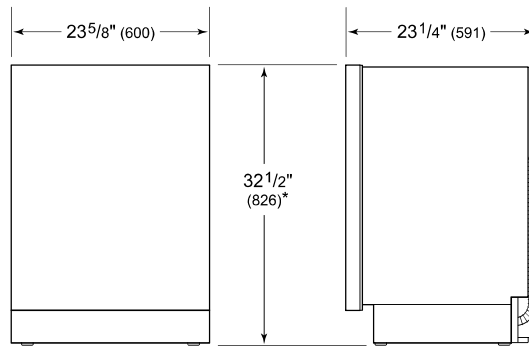

PRODUCT SPECIFICATIONS

Model	DW2451WS/ADA
Dimensions	23 5/8"W x 32 1/2"H x 23 1/4"D
Door Clearance	25"
Sound Level	41 dBA (Model and cycle/option dependent)
Electrical Supply	115 VAC, 60 Hz
Electrical Service	15 amp dedicated circuit
Receptacle	3-prong grounding-type
Cord Length	6'
Water Connection	5' braided tubing with 3/8" female compression fitting
Drain Connection	5' (1.5 m) corrugated tubing
Plumbing Pressure	30–140 psi

ELECTRICAL

PLUMBING

COVE OPENING WIDTH Cove dishwashers accommodate varying opening widths. A 23 5/8" (60 cm) width provides minimum reveals and is ideal for new construction. A 24" width is also common; however, reveals for a 24" opening will be larger than the reveals for a 23 5/8" opening unless the panel width is adjusted accordingly. 24" and 60 cm stainless steel panels are available and must be specified accordingly.

PANEL SPECIFICATIONS For complete panels specifications including width/height, weight requirements and thickness requirements visit subzero-wolf.com/reveal.

INTERIOR VIEW

This illustration is intended for interior reference only and may not represent the exterior of the model being specified.

DIMENSIONS

*31 7/8" (810) MIN TO 32 7/8" (835) MAX

60 CM INSTALLATION

NOTE: 3 1/2" (89) finished returns will be visible and should be finished to match cabinetry.