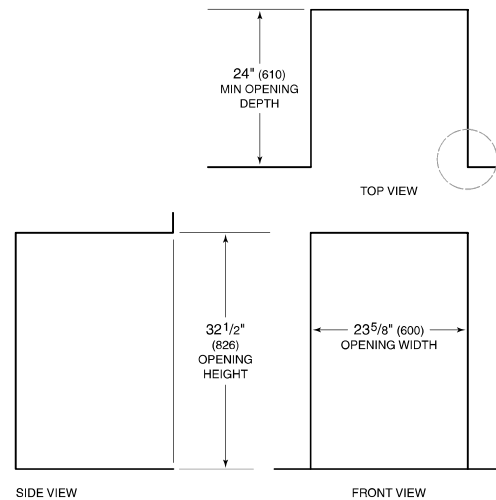

PRODUCT SPECIFICATIONS

Model	DW2451WS/ADA
Dimensions	23 5/8"W x 32 1/2"H x 23 1/4"D
Door Clearance	25"
Sound Level	41 dBA (Model and cycle/option dependent)
Electrical Supply	115 VAC, 60 Hz
Electrical Service	15 amp dedicated circuit
Receptacle	3-prong grounding-type
Cord Length	6'
Water Connection	5' braided tubing with 3/8" female compression fitting
Drain Connection	5' (1.5 m) corrugated tubing
Plumbing Pressure	30–140 psi

ELECTRICAL

PLUMBING

COVE OPENING WIDTH Cove dishwashers accommodate varying opening widths. A 23 5/8" (60 cm) width provides minimum reveals and is ideal for new construction. A 24" width is also common; however, reveals for a 24" opening will be larger than the reveals for a 23 5/8" opening unless the panel width is adjusted accordingly. 24" and 60 cm stainless steel panels are available and must be specified accordingly.

PANEL SPECIFICATIONS For complete panels specifications including width/height, weight requirements and thickness requirements visit subzero-wolf.com/reveal.

INTERIOR VIEW

This illustration is intended for interior reference only and may not represent the exterior of the model being specified.

DIMENSIONS

*31 7/8" (810) MIN TO 32 7/8" (835) MAX

60 CM INSTALLATION

NOTE: 3 1/2" (89) finished returns will be visible and should be finished to match cabinetry.