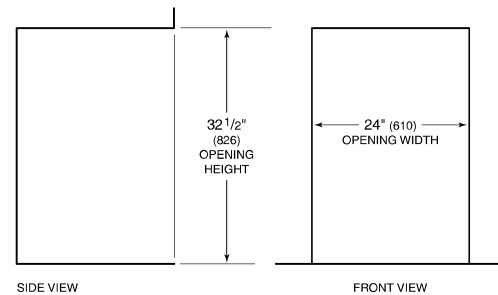

**PRODUCT SPECIFICATIONS**

Model	DW2451WS/ADA
Dimensions	23 5/8"W x 32 1/2"H x 23 1/4"D
Door Clearance	25"
Sound Level	41 dBA (Model and cycle/option dependent)
Electrical Supply	115 VAC, 60 Hz
Electrical Service	15 amp dedicated circuit
Receptacle	3-prong grounding-type
Cord Length	6'
Water Connection	5' braided tubing with 3/8" female compression fitting
Drain Connection	5' (1.5 m) corrugated tubing
Plumbing Pressure	30–140 psi

**ELECTRICAL**

**PLUMBING**

**COVE OPENING WIDTH** Cove dishwashers accommodate varying opening widths. A 23 5/8" (60 cm) width provides minimum reveals and is ideal for new construction. A 24" width is also common; however, reveals for a 24" opening will be larger than the reveals for a 23 5/8" opening unless the panel width is adjusted accordingly. 24" and 60 cm stainless steel panels are available and must be specified accordingly.

**PANEL SPECIFICATIONS** For complete panels specifications including width/height, weight requirements and thickness requirements visit [subzero-wolf.com/reveal](http://subzero-wolf.com/reveal).

**INTERIOR VIEW**

This illustration is intended for interior reference only and may not represent the exterior of the model being specified.

**DIMENSIONS**

\*31 7/8" (810) MIN TO 32 7/8" (835) MAX

**24" INSTALLATION**

NOTE: 3 1/2" (89) finished returns will be visible and should be finished to match cabinetry.