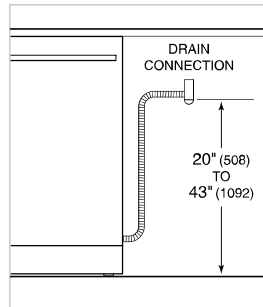

### DISHWASHER

- 4 LED lights (2 sides; 2 top)
- 43 spray jets across 3 spray arms
- Four-stage, fine mesh filter
- Adjustable stemware rail
- Adjustable cup shelf
- Height-adjustable middle rack
- Easy-glide bottom rack
- Upper silverware rack
- One large utensil basket
- Fold-down tines on lower and middle racks
- Water softener

**PRODUCT SPECIFICATIONS**

Model	DW2451WS/ADA
Dimensions	23 5/8"W x 32 1/2"H x 23 1/4"D
Door Clearance	25"
Sound Level	41 dBA (Model and cycle/option dependent)
Electrical Supply	115 VAC, 60 Hz
Electrical Service	15 amp dedicated circuit
Receptacle	3-prong grounding-type
Cord Length	6'
Water Connection	5' braided tubing with 3/8" female compression fitting
Drain Connection	5' (1.5 m) corrugated tubing
Plumbing Pressure	30–140 psi

**ELECTRICAL**

**PLUMBING**

**COVE OPENING WIDTH** Cove dishwashers accommodate varying opening widths. A 23 5/8" (60 cm) width provides minimum reveals and is ideal for new construction. A 24" width is also common; however, reveals for a 24" opening will be larger than the reveals for a 23 5/8" opening unless the panel width is adjusted accordingly. 24" and 60 cm stainless steel panels are available and must be specified accordingly.