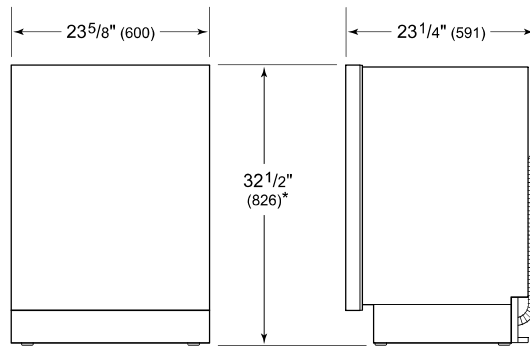

**PRODUCT SPECIFICATIONS**

Model	DW2451WS/ADA
Dimensions	23 5/8"W x 32 1/2"H x 23 1/4"D
Door Clearance	25"
Sound Level	41 dBA (Model and cycle/option dependent)
Electrical Supply	115 VAC, 60 Hz
Electrical Service	15 amp dedicated circuit
Receptacle	3-prong grounding-type
Cord Length	6'
Water Connection	5' braided tubing with 3/8" female compression fitting
Drain Connection	5' (1.5 m) corrugated tubing
Plumbing Pressure	30–140 psi

**ELECTRICAL**

**PLUMBING**

**COVE OPENING WIDTH** Cove dishwashers accommodate varying opening widths. A 23 5/8" (60 cm) width provides minimum reveals and is ideal for new construction. A 24" width is also common; however, reveals for a 24" opening will be larger than the reveals for a 23 5/8" opening unless the panel width is adjusted accordingly. 24" and 60 cm stainless steel panels are available and must be specified accordingly.

**PANEL SPECIFICATIONS** For complete panels specifications including width/height, weight requirements and thickness requirements visit [subzero-wolf.com/reveal](http://subzero-wolf.com/reveal).

**INTERIOR VIEW**

This illustration is intended for interior reference only and may not represent the exterior of the model being specified.

**DIMENSIONS**

\*31 7/8" (810) MIN TO 32 7/8" (835) MAX

**24" INSTALLATION**

NOTE: 3 1/2" (89) finished returns will be visible and should be finished to match cabinetry.