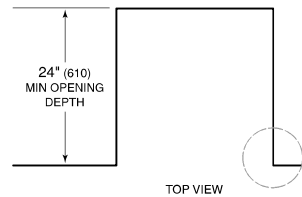

**ELECTRICAL**

**PLUMBING**

**COVE OPENING WIDTH** Cove dishwashers accommodate varying opening widths. A 23 5/8" (60 cm) width provides minimum reveals and is ideal for new construction. A 24" width is also common; however, reveals for a 24" opening will be larger than the reveals for a 23 5/8" opening unless the panel width is adjusted accordingly. 24" and 60 cm stainless steel panels are available and must be specified accordingly.

**PANEL SPECIFICATIONS** For complete panels specifications including width/height, weight requirements and thickness requirements visit [subzero-wolf.com/reveal](http://subzero-wolf.com/reveal).

**INTERIOR VIEW**

This illustration is intended for interior reference only and may not represent the exterior of the model being specified.

**DIMENSIONS**

\*31 7/8" (810) MIN TO 32 7/8" (835) MAX

**24" INSTALLATION**

NOTE: 3 1/2" (89) finished returns will be visible and should be finished to match cabinetry.