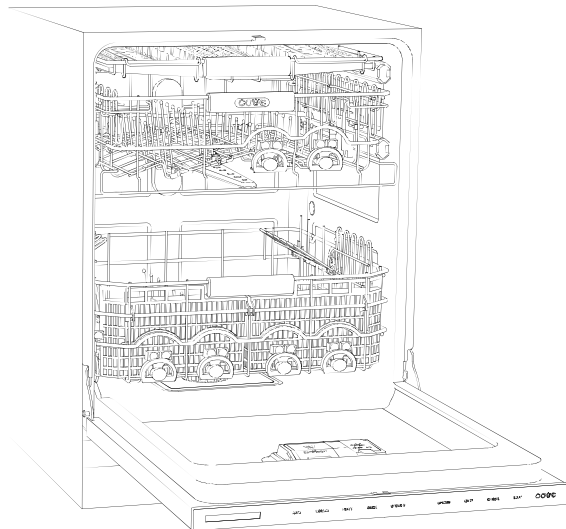

### DISHWASHER

- 4 LED lights (2 sides; 2 top)
- 43 spray jets across 3 spray arms
- Four-stage, fine mesh filter
- Adjustable stemware rail
- Adjustable cup shelf
- Height-adjustable middle rack
- Easy-glide bottom rack
- Upper silverware rack
- One large utensil basket
- Fold-down tines on lower and middle racks
- Water softener

**ELECTRICAL**

**PLUMBING**

**COVE OPENING WIDTH** Cove dishwashers accommodate varying opening widths. A 23 5/8" (60 cm) width provides minimum reveals and is ideal for new construction. A 24" width is also common; however, reveals for a 24" opening will be larger than the reveals for a 23 5/8" opening unless the panel width is adjusted accordingly. 24" and 60 cm stainless steel panels are available and must be specified accordingly.

**PANEL SPECIFICATIONS** For complete panels specifications including width/height, weight requirements and thickness requirements visit [subzero-wolf.com/reveal](http://subzero-wolf.com/reveal).

**INTERIOR VIEW**