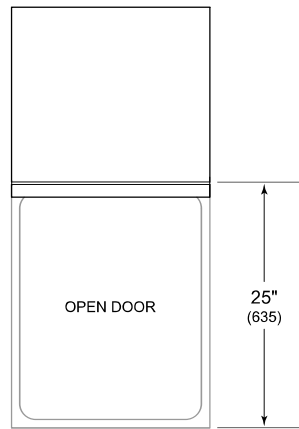

**PRODUCT SPECIFICATIONS**

Model	DW2451WS/ADA
Dimensions	23 5/8"W x 32 1/2"H x 23 1/4"D
Door Clearance	25"
Sound Level	41 dBA (Model and cycle/option dependent)
Electrical Supply	115 VAC, 60 Hz
Electrical Service	15 amp dedicated circuit
Receptacle	3-prong grounding-type
Cord Length	6'
Water Connection	5' braided tubing with 3/8" female compression fitting
Drain Connection	5' (1.5 m) corrugated tubing
Plumbing Pressure	30–140 psi

**ELECTRICAL**

**PLUMBING**

**COVE OPENING WIDTH** Cove dishwashers accommodate varying opening widths. A 23 5/8" (60 cm) width provides minimum reveals and is ideal for new construction. A 24" width is also common; however, reveals for a 24" opening will be larger than the reveals for a 23 5/8" opening unless the panel width is adjusted accordingly. 24" and 60 cm stainless steel panels are available and must be specified accordingly.

**PANEL SPECIFICATIONS** For complete panels specifications including width/height, weight requirements and thickness requirements visit [subzero-wolf.com/reveal](http://subzero-wolf.com/reveal).

**INTERIOR VIEW**

This illustration is intended for interior reference only and may not represent the exterior of the model being specified.

**DIMENSIONS**

\*31 7/8" (810) MIN TO 32 7/8" (835) MAX

**24" INSTALLATION**

NOTE: 3 1/2" (89) finished returns will be visible and should be finished to match cabinetry.