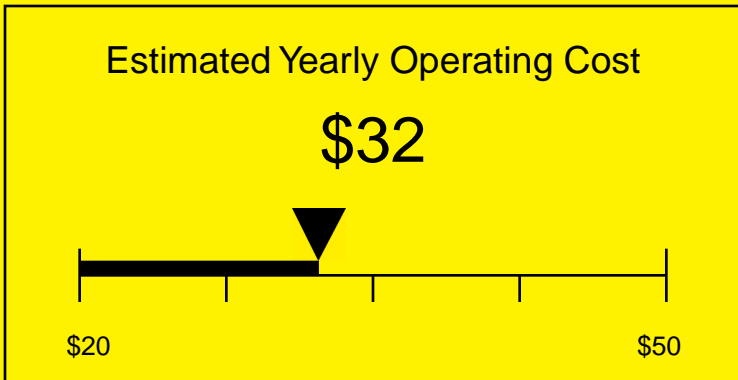

# ENERGYGUIDE

None  
Defrost: NA

DW2432SSADA  
Cubic Feet

Compare the energy use of this product with others  
before you buy

Your cost will depend on your utility rates

Based on a 2007 U.S. Government national average cost of 10.65 cents per kWh for electricity. Your actual operating cost will vary depending on your local utility rates and your use of the product.