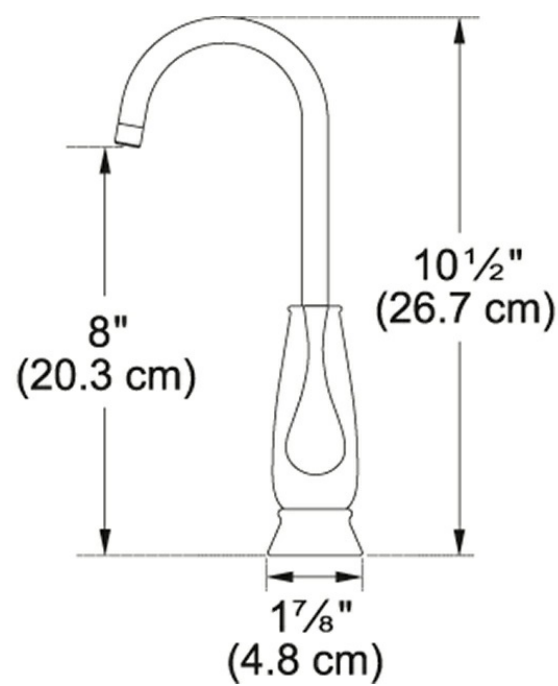

Product Picture

Technical Drawing

Product Information

Version	Cold Water Dispenser
Flow Rate	0.5 gpm
Spray Type	Stream
Faucet Operation	Side Lever
Where to buy	Showroom

Article Numbers

FUN#	120.0383.729
US Part Number	DW14050