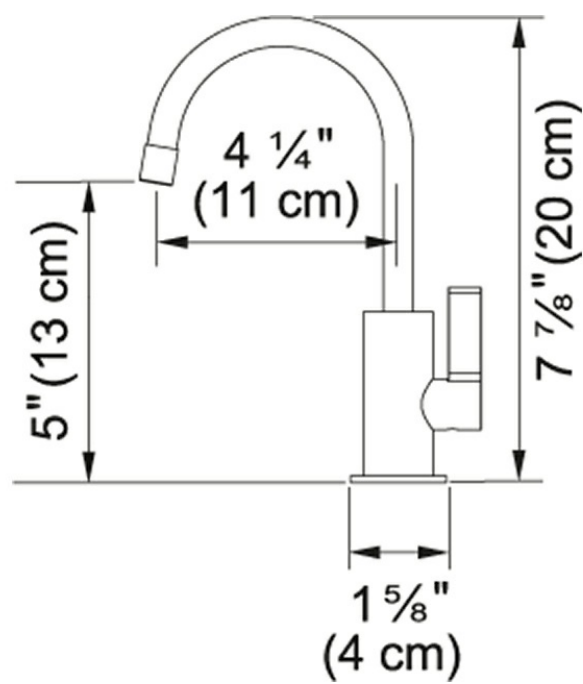

DW10080 Satin Nickel

Product Picture

Technical Drawing

Product Information

Version	Cold Water Dispenser
Flow Rate	0.5 gpm
Spray Type	Full Spray
Faucet Operation	Single Lever
Spout Swivel Range	360 °
Where to buy	Showroom

Article Numbers

FUN#	120.0355.520
US Part Number	DW10080