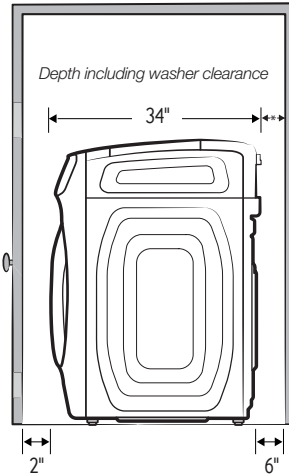

DVE60M9900V

SAMSUNG

Samsung FlexDry™ Dryer

7.5 cu. ft. Capacity DOE

Installation Specifications

If the washer and dryer are installed together or the dryer alone, the closet front must have two unobstructed air openings for a combined minimum total area of 72-inch.² Your washer alone does not require a specific air opening.

Alcove or closet installation

Minimum Clearance for Closet and Alcove Installations:

*Required spacing (External exhaust elbow may require additional space.)