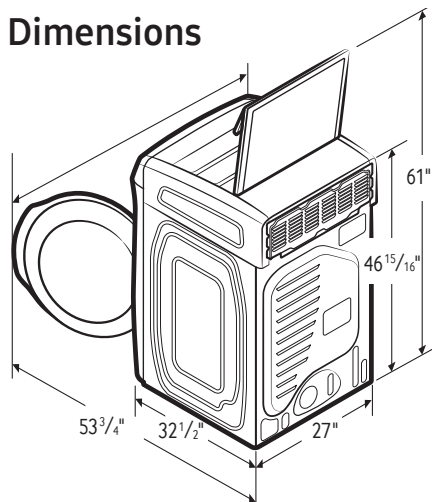

Samsung FlexDry™ Dryer

7.5 cu. ft. Capacity DOE

Installation Specifications

If the washer and dryer are installed together or the dryer alone, the closet front must have two unobstructed air openings for a combined minimum total area of 72-inch.² Your washer alone does not require a specific air opening.

Alcove or closet installation

Minimum Clearance for Closet and Alcove Installations:

*Required spacing (External exhaust elbow may require additional space.)

Installation with pedestal

Dimensions

4-Way Venting