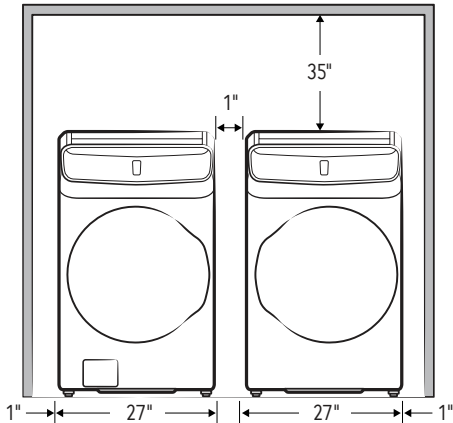

DVE60M9900V

SAMSUNG

Samsung FlexDry™ Dryer

7.5 cu. ft. Capacity DOE

Installation Specifications

If the washer and dryer are installed together or the dryer alone, the closet front must have two unobstructed air openings for a combined minimum total area of 72-inch.² Your washer alone does not require a specific air opening.

Alcove or closet installation

Minimum Clearance for Closet and Alcove Installations:

*Required spacing (External exhaust elbow may require additional space.)