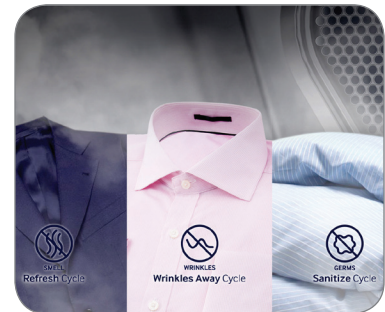

DVE60M9900V

SAMSUNG

Samsung FlexDry™ Dryer

7.5 cu. ft. Capacity DOE

Signature Features

FlexDry™

- Two dryers in one lets you dry delicates and everyday garments at the same time.

Delicate Dryer

- Flat dry delicates, sweaters, and accessories to prevent items from shrinking and fabric damage.

Multi-Steam Technology

- Steam away wrinkles, odors, bacteria, and static.

Available Colors

Black Stainless Steel (shown)

White

FlexDry™ with Delicate Dryer

Multi-Steam Technology

Tumble Dryer Features

- Steam
- Vent Sensor
- Wi-Fi Connectivity
- Eco Dry
- Sensor Dry
- Smart Care
- Touch Controls
- Stainless Steel Drum
- 12 Preset Dry Cycles
- 11 Options
- 5 Temperature Settings
- Interior Drum Light
- Ice Blue LED Display

Convenience

- Child Lock
- Filter Check Indicator
- Door Lock

Delicate Dryer Features

- Wi-Fi Connectivity
- Smart Care
- Drying Rack
- 4 Preset Dry Cycles
- 7 Options

Convenience

- Child Lock

DVE60M9900V

SAMSUNG