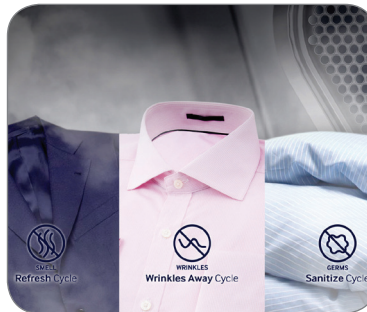

DVE50M7450W

SAMSUNG

Samsung Electric Dryer

7.4 cu. ft. Capacity DOE

Signature Features

Multi-Steam Technology

- Steam away wrinkles, odors, bacteria, and static.

Eco Dry

- Uses up to 25% less energy for every load.

Sensor Dry

- Optimizes the time and temperature to dry clothes thoroughly, avoiding heat damage.

Available Color

White

Multi-Steam Technology

Eco Dry

Features

- Multi-Steam Technology
- Eco Dry
- Sensor Dry
- Smart Care
- 11 Preset Dry Cycles
- 7 Options
- 4 Temperature Settings
- Interior Drum Light
- 7.4 cu. ft. Capacity
- LED Display: Ice Blue
- Reversible See-Through Door
- Wrinkle Prevent Option
- 4-Way Venting
- Powder Coat Interior