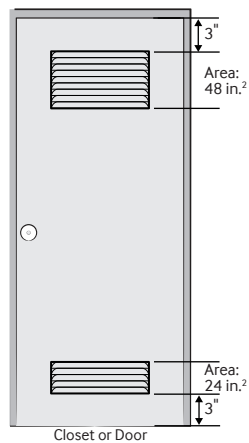

Convenience

- Child Lock
- Filter Check Indicator

DVE50M7450W

SAMSUNG

Samsung Electric Dryer

7.4 cu. ft. Capacity DOE

Installation Specifications

Alcove or closet installation

Minimum clearances for closets and alcoves:

Sides – 1"
Top – 17"
Rear – 5"
Closet Front – 2"

If the washer and dryer are installed together, the closet front must have at least a 72-inch² unobstructed air opening. Your washer alone does not require a specific air opening.

2 Sound Level Settings:

On/Off

Warranty

One (1) Year Parts and Labor

Product Dimensions & Weight (WxHxD)

Dimensions: 27" x 45" x 30"

Weight: 121.3 lbs

Shipping Dimensions & Weight (WxHxD)

Dimensions: 29¹/₂" x 47³/₄" x 31³/₁₆"

Weight: 130.1 lbs

Electric	Model #	UPC Code
White	DVE50M7450W	887276196978

Gas		
White	DVG50M7450W	887276197012

Matching Washer	Model #	UPC Code
White	WA50M7450AW	887276196411