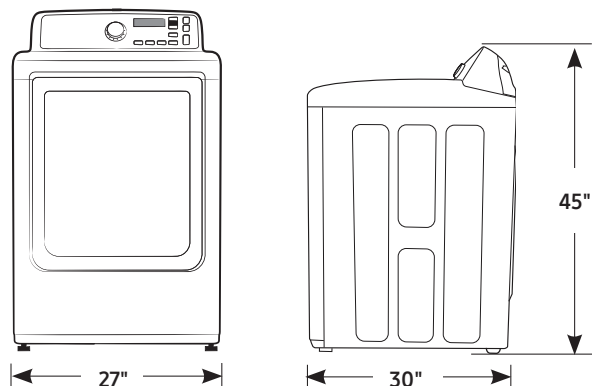

Dimensions

Actual color may vary. Design, specifications, and color availability are subject to change without notice. Non-metric weights and measurements are approximate.

©2016 Samsung Electronics America, Inc. 85 Challenger Road, Ridgefield Park, NJ 07660. Tel: 800-SAMSUNG. samsung.com. Samsung is a registered trademark of Samsung Electronics Co., Ltd.