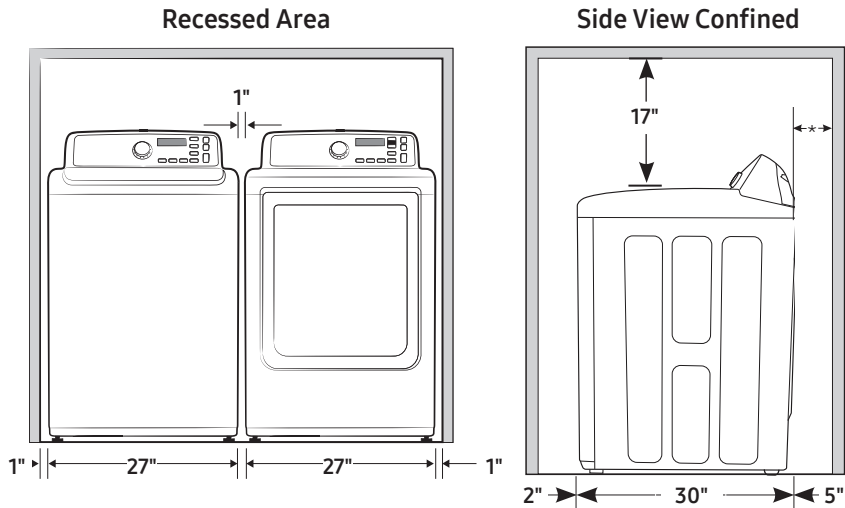

Convenience

- Child Lock
- Filter Check Indicator

DVE50M7450W

SAMSUNG

Samsung Electric Dryer

7.4 cu. ft. Capacity DOE

Installation Specifications

Alcove or closet installation

2 Sound Level Settings:

On/Off

Warranty

One (1) Year Parts and Labor

Product Dimensions & Weight (WxHxD)

Dimensions: 27" x 45" x 30"

Weight: 121.3 lbs

Shipping Dimensions & Weight (WxHxD)

Dimensions: 29¹/₂" x 47³/₄" x 31³/₁₆"

Weight: 130.1 lbs

Electric	Model #	UPC Code
White	DVE50M7450W	887276196978

Gas		
White	DVG50M7450W	887276197012

Matching Washer	Model #	UPC Code
White	WA50M7450AW	887276196411