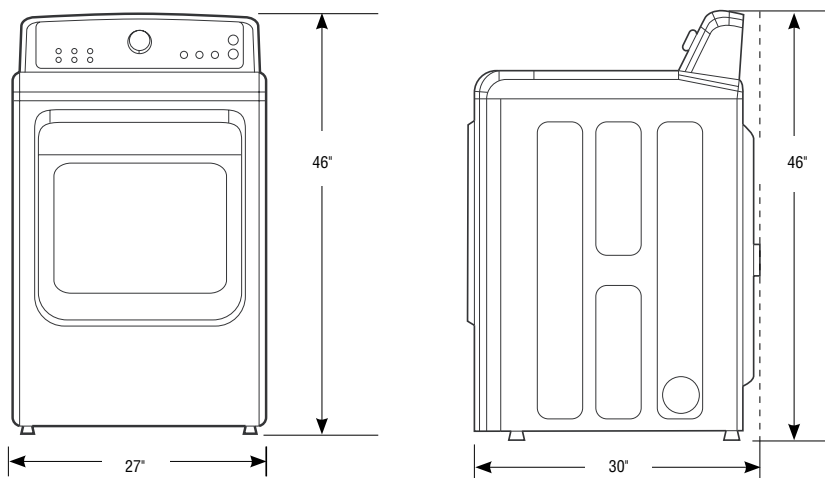

Dimensions

SAMSUNG

Actual color may vary. Design, specifications, and color availability are subject to change without notice. Non-metric weights and measurements are approximate.

©2015 Samsung Electronics America, Inc. 85 Challenger Road, Ridgefield Park, NJ 07660. Tel: 800-SAMSUNG. samsung.com. Samsung is a registered trademark of Samsung Electronics Co., Ltd.