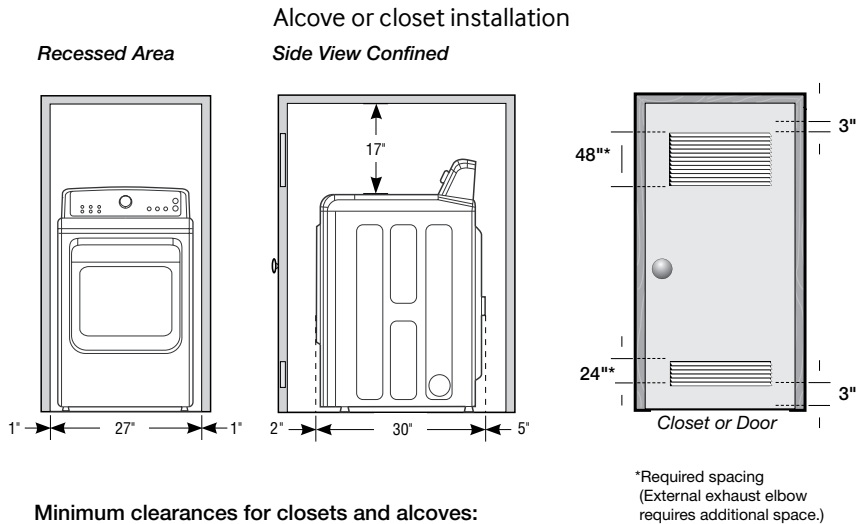

SAMSUNG

DV52J8700EP

Samsung Top-Load Electric Dryer

Installing Your Dryer

Minimum clearances for closets and alcoves:

Sides – 1"
Top – 17"
Rear – 5"
Closet Front – 2"

The closet front must have two unobstructed air openings for a combined minimum total area of 72" with 3" minimum clearance on the top and bottom. A louvered door with equivalent space clearance is acceptable.