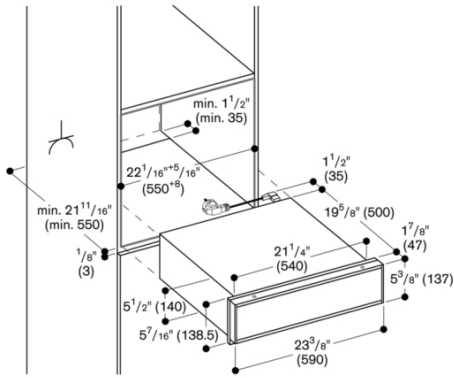

Consumption and connection features

Overall appliance dimensions (HxWxD) (mm)

Product packaging dimensions

(HxWxD) (mm)
230 x 660 x 660

2017-12-14

Page 1

Color Variants

DV461710
Stainless steel-backed glass front
Width 24" (60cm), Height 5 1/2" (14cm)

Side view DV 461 under BS, BM, CM