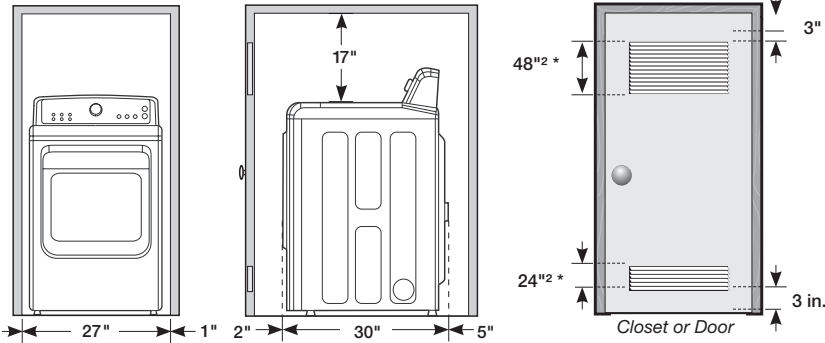

DV45H7000GW

Samsung Top-Load Gas Dryer

Installing Your Dryer

Recessed Area

Side View Confined

Minimum clearances for closets and alcove:

Sides - 1"
Top - 17"
Rear - 5"
Closet Front - 2"

If the washer and dryer are installed together, the closet front must have at least a 72 in² (465cm²) unobstructed air opening. Your washer alone does not require a specific air opening.

* Required spacing
** External exhaust elbow requires additional space.