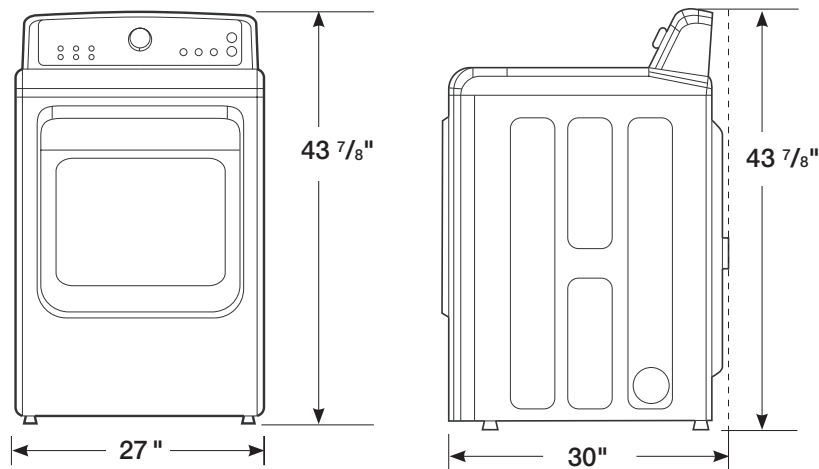

## Installing Your Dryer

Recessed Area

Side View Confined

## Dimensions

### Product Dimensions & Weight (WxHxD)

Dimensions: 27" x 43 7/8" x 30"

Weight: 121 lbs