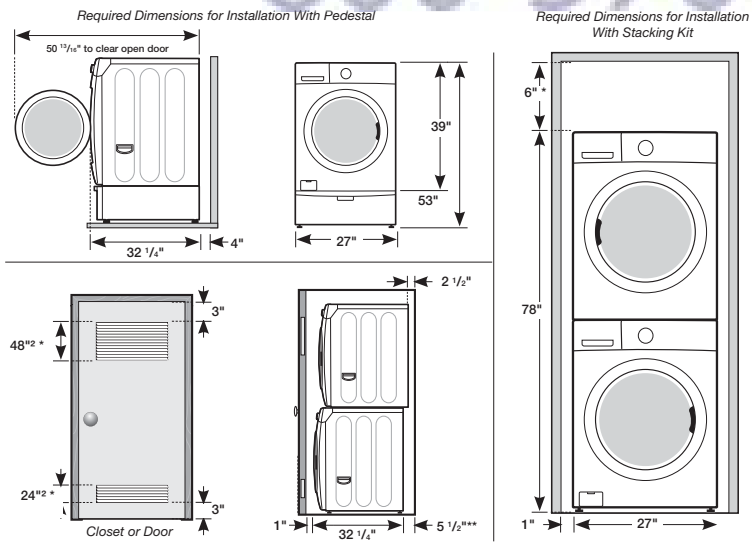

2. With optional pedestal base or stacking kit

* Required spacing   ** External exhaust elbow requires additional space.

Fabric Care

14 Preset Dry Cycles

Steam Refresh, Steam Wrinkle Away, Eco Normal, Normal, Heavy Duty, Permanent Press, Bedding, Delicates, Wool, Sanitize, Time Dry, Air Fluff, Quick Dry, ActiveWear

9 Options

Mixed Load Bell, Wrinkle Prevent, Delay Start-Up to 24 Hours, My Cycle, Rack Dry, Adjust Time, Drum Light, Smart Control, Smart Care,

5 Temperature Settings

High, Medium, Medium Low, Low, Extra Low

5 Dry Levels

Very Dry, More Dry, Normal Dry, Less Dry, Damp Dry

2 Signal Sound Levels

On, Off

Accessories:

- Stacking Kit: SK-5A
- Vent Kit: DV-1A
- Pedestal: WE357A0C, WE357A0W

Warranty

- One (1) Year All Parts and Labor
- Two (2) Years Control Board

Product Dimensions + Weight

Dimensions: (WxHxD) 27" x 39" x 32 1/4"
Weight: 125.6 lbs / 57 kg

Shipping Dimensions + Weight

Dimensions: (WxHxD) 29 3/8" x 42 3/8" x 33 1/2"
Weight: 134.4 lbs / 61 kg

Color

Color	Model #	UPC Code
Neat White	DV457GVGSWR	036725570856
Onyx	DV457GVGSGR	036725570788

Matching Washer

Color	Model #	UPC Code
Neat White	WF457ARGSWR	036725570832
Onyx	WF457ARGSGR	036725570566