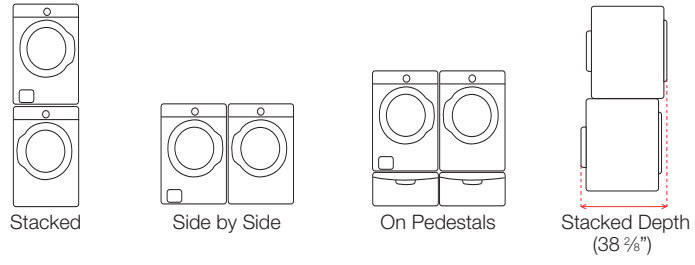

DV457GVGSGR

7.5 cu. ft. Capacity Gas Steam Dryer

Installation Options:

Installing your dryer

1. Alcove or closet installation

Minimum clearances for closets and alcove:

- Sides - 1 In. (2.5 cm)
- Top - 17 In. (43.2 cm)
- Rear - 4 In. (10.2 cm)
- Closet Front - 2 In. (5.1 cm)

If the washer and dryer are installed together, the closet front must have at least a 72 in² (465cm²) unobstructed air opening. Your washer alone does not require a specific air opening.